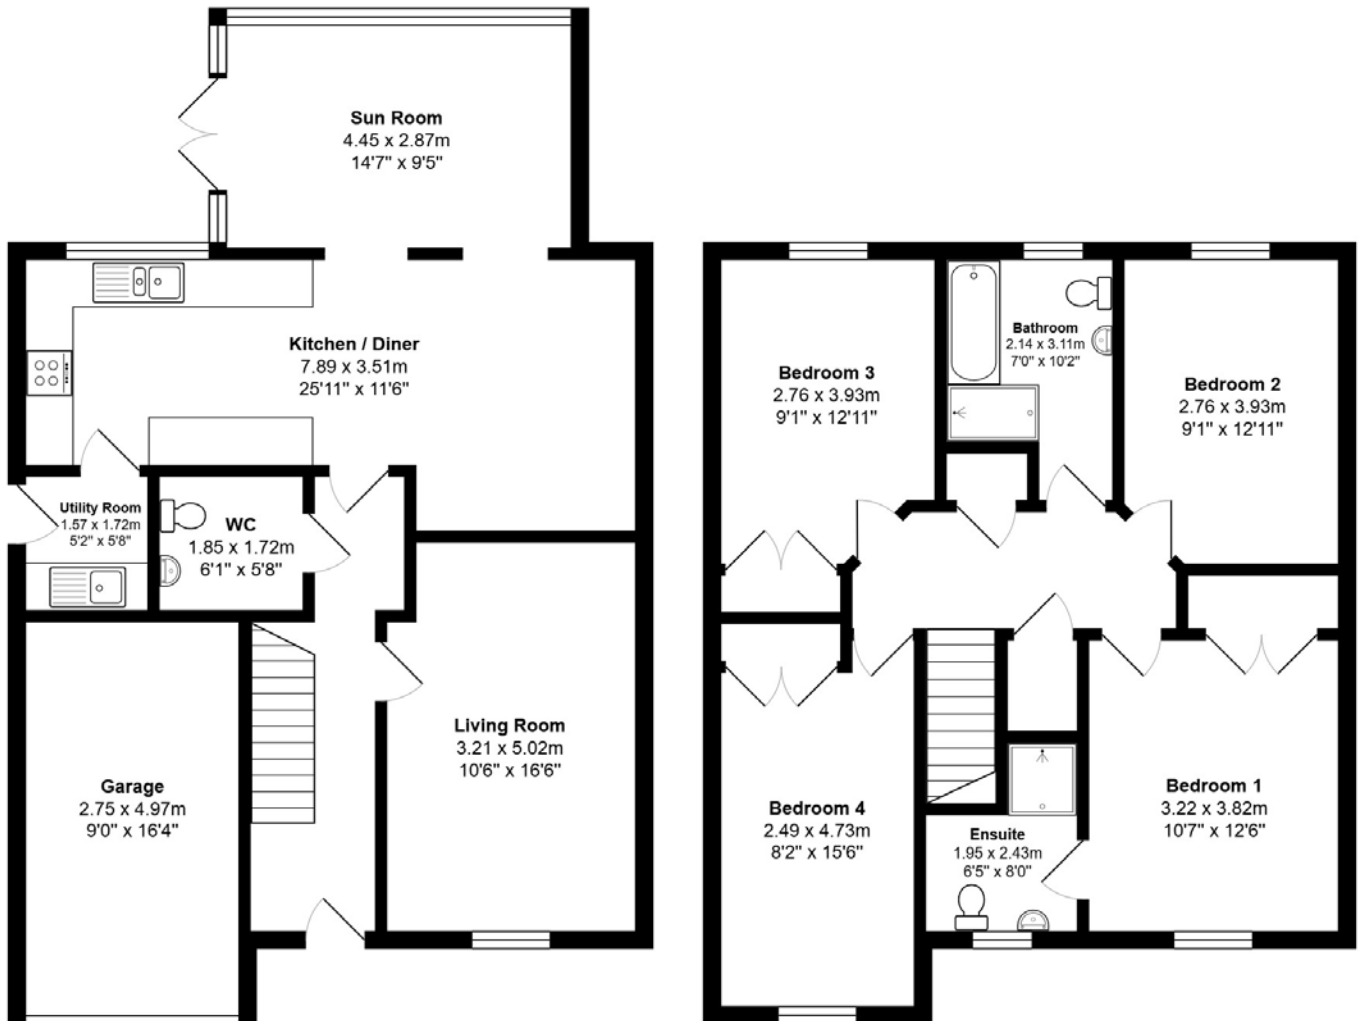

FLOOR PLAN, DIMENSIONS & MAP

Approximate Dimensions (Taken from the widest point)

Gross internal floor area (m²): 142m²

EPC Rating: B