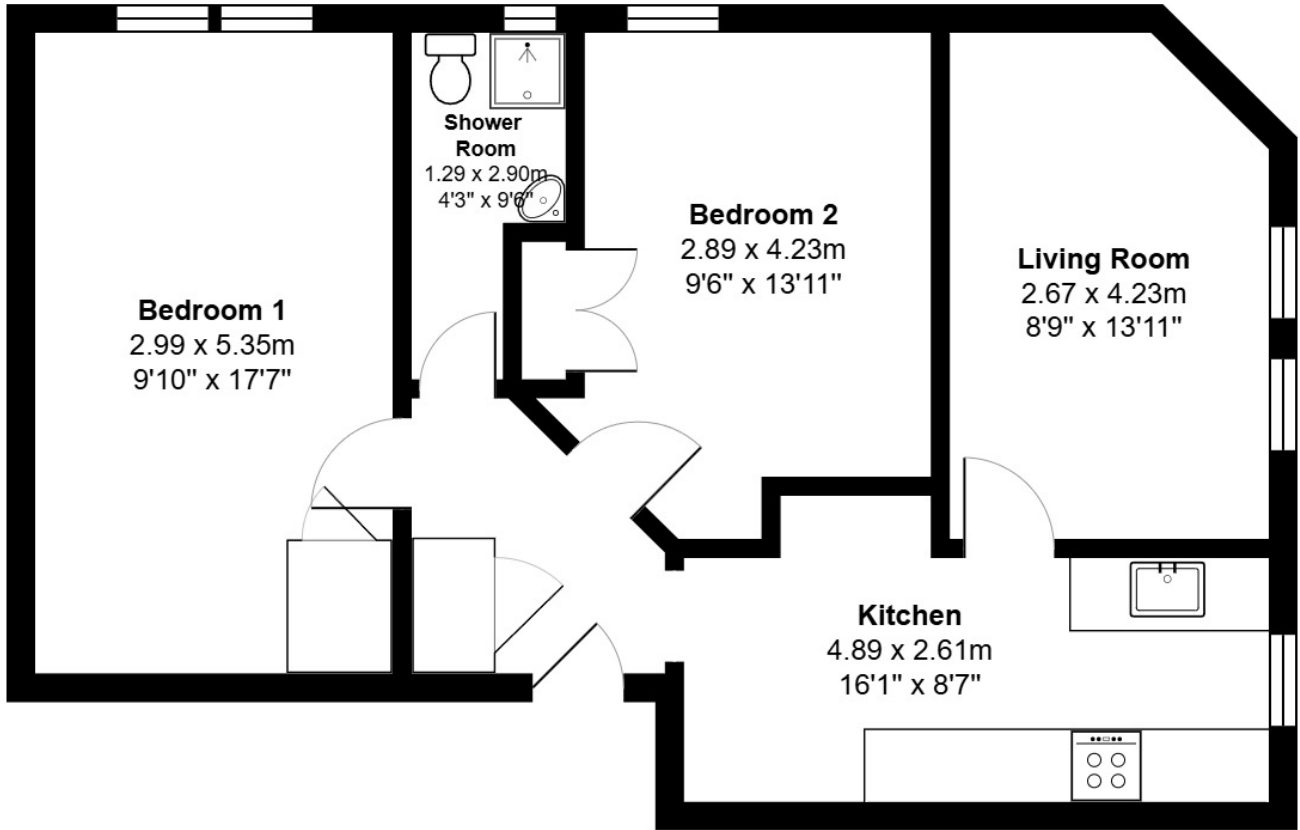

FLOOR PLAN, DIMENSIONS & MAP

Approximate Dimensions (Taken from the widest point)

Gross internal floor area (m²): 54m²

EPC Rating: E