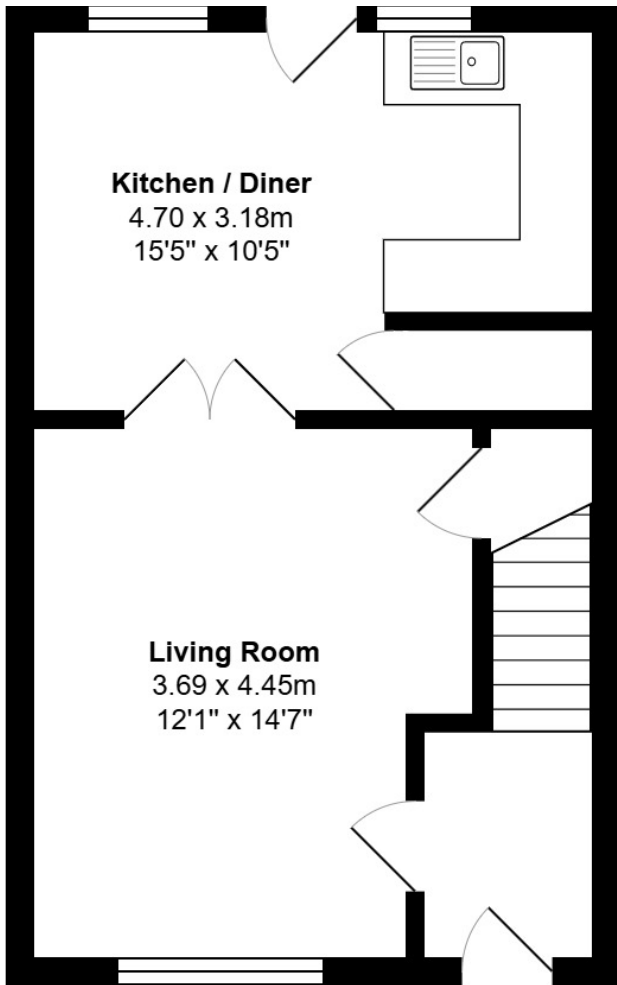

FLOOR PLAN, DIMENSIONS & MAP

Approximate Dimensions (Taken from the widest point)

Gross internal floor area (m²): 72m²

EPC Rating: C