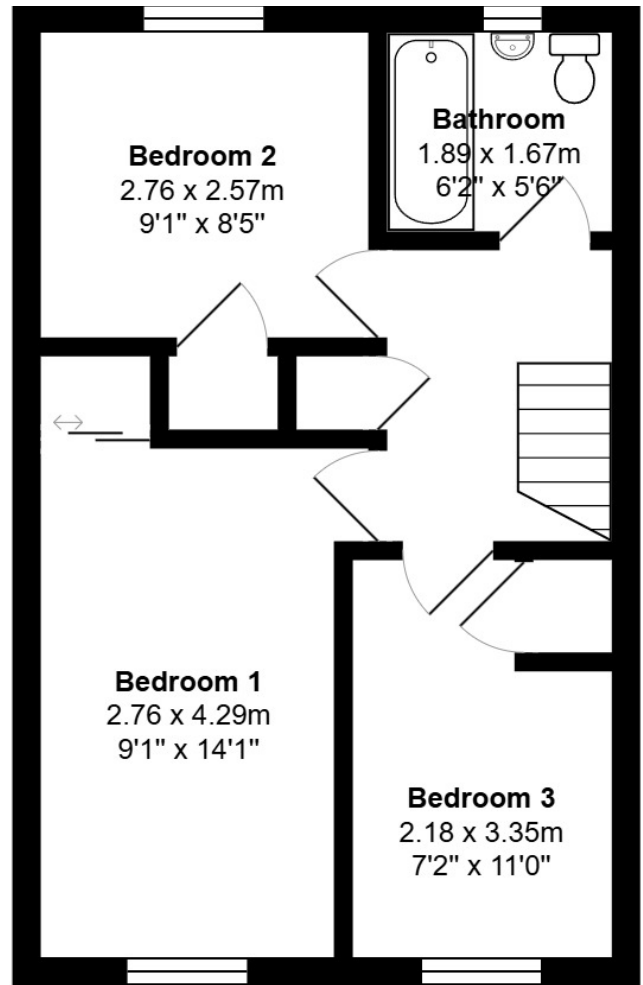

FLOOR PLAN, DIMENSIONS & MAP

Approximate Dimensions (Taken from the widest point)

Gross internal floor area (m²): 72m²

EPC Rating: C