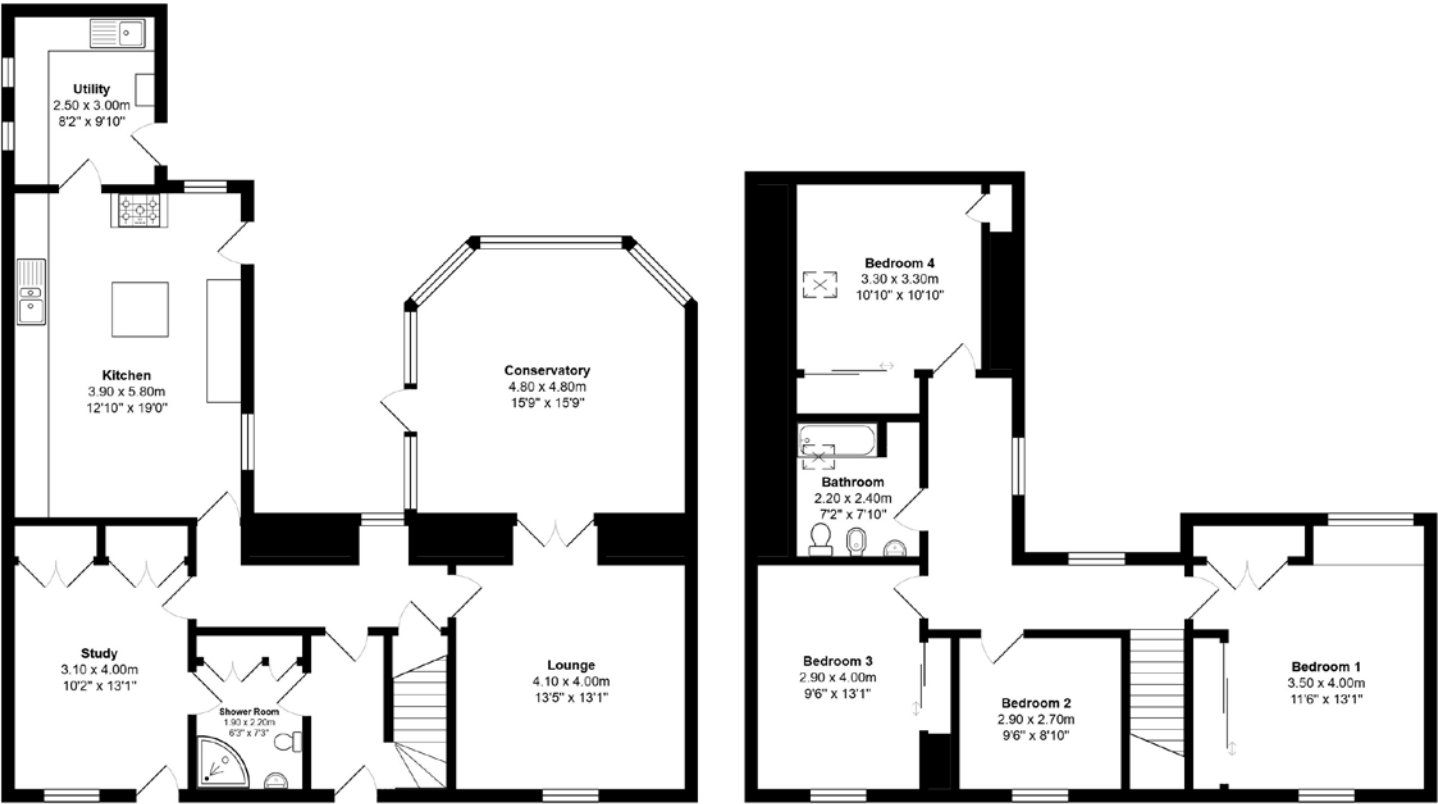

FLOOR PLAN, DIMENSIONS & MAP

Approximate Dimensions (Taken from the widest point)

Gross internal floor area (m²): 172m² | EPC Rating: E