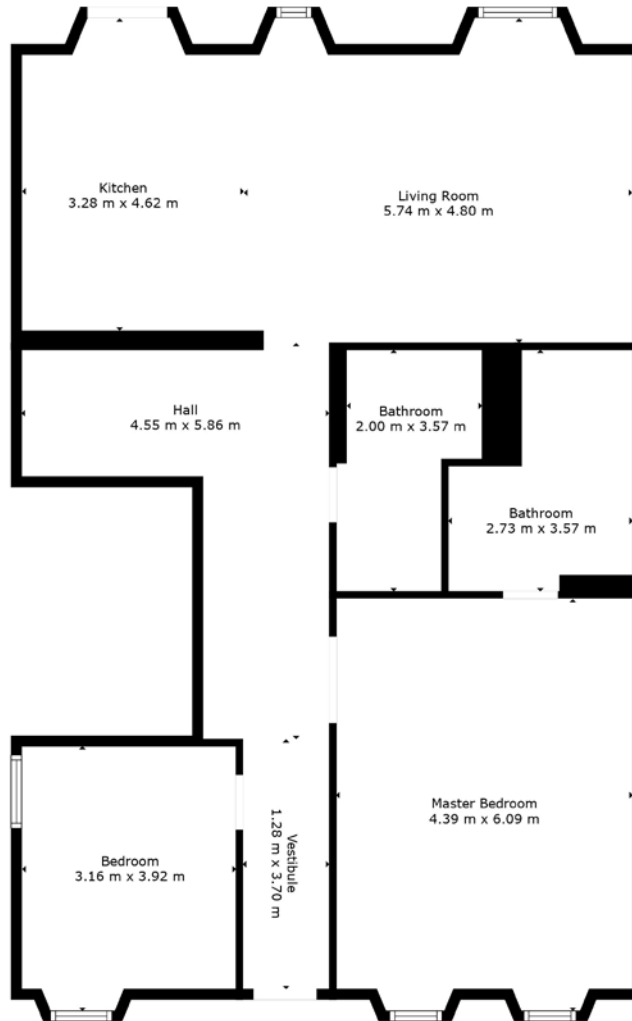

FLOOR PLAN, DIMENSIONS & MAP

Approximate Dimensions (Taken from the widest point)

Gross internal floor area (m²): 118m² | EPC Rating: C