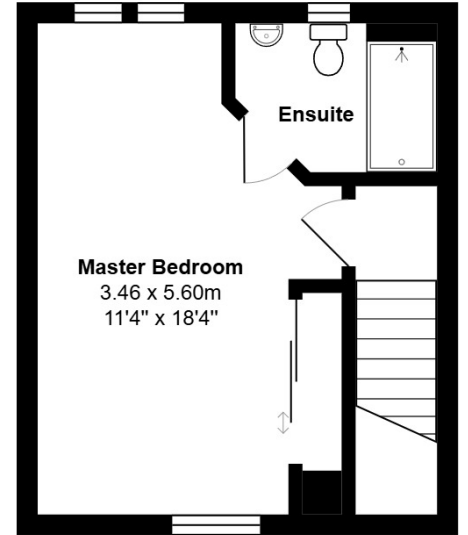

FLOOR PLAN, DIMENSIONS & MAP

Approximate Dimensions (Taken from the widest point)

Gross internal floor area (m²): 101m² | EPC Rating: C