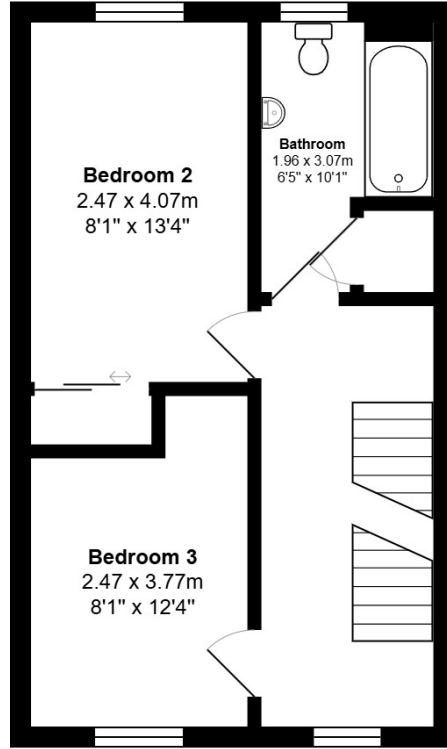

FLOOR PLAN, DIMENSIONS & MAP

Approximate Dimensions (Taken from the widest point)

Gross internal floor area (m²): 101m² | EPC Rating: C