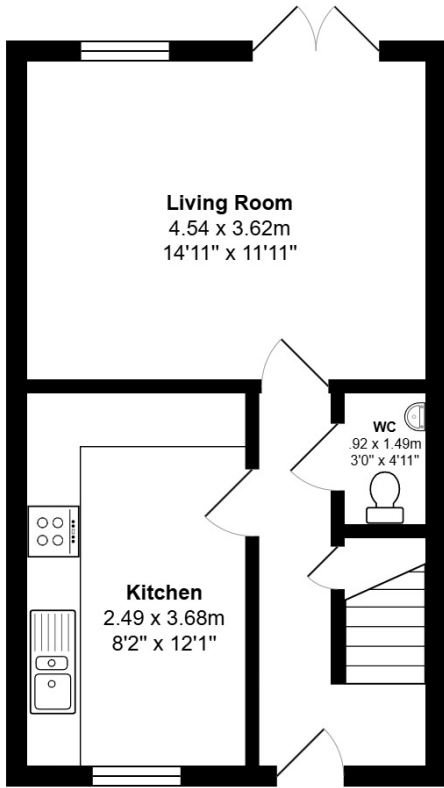

FLOOR PLAN, DIMENSIONS & MAP

Approximate Dimensions (Taken from the widest point)

Gross internal floor area (m²): 101m² | EPC Rating: C