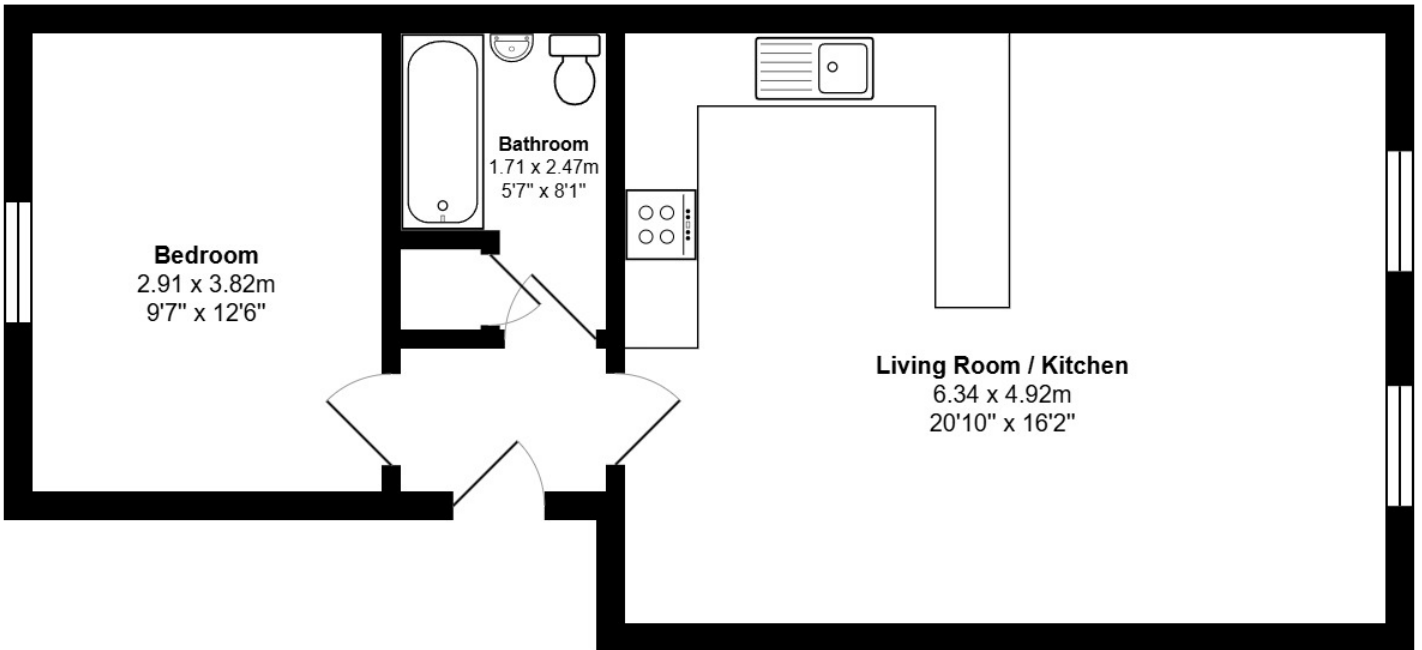

FLOOR PLAN, DIMENSIONS & MAP

Approximate Dimensions (Taken from the widest point)

Gross internal floor area (m²): 50m² | EPC Rating: D

Extras: Some furniture is available by separate negotiation.