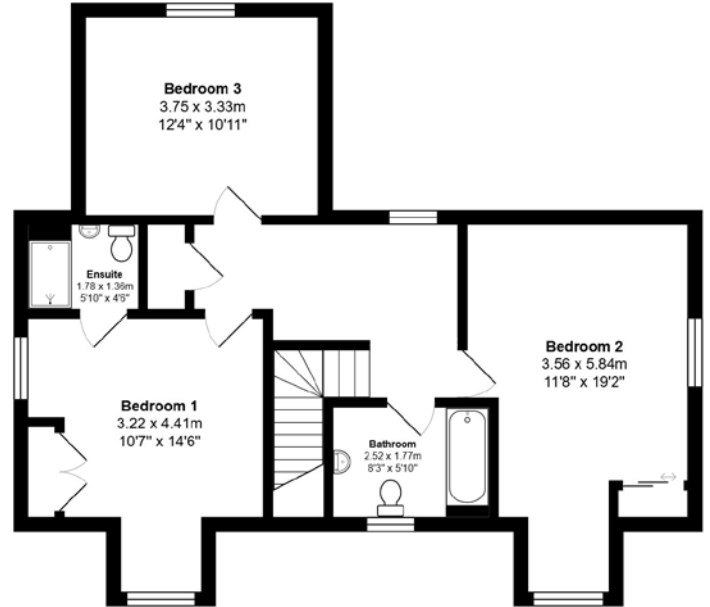

FLOOR PLAN, DIMENSIONS & MAP

Approximate Dimensions (Taken from the widest point)

Gross internal floor area (m²): 181m² | EPC Rating: B