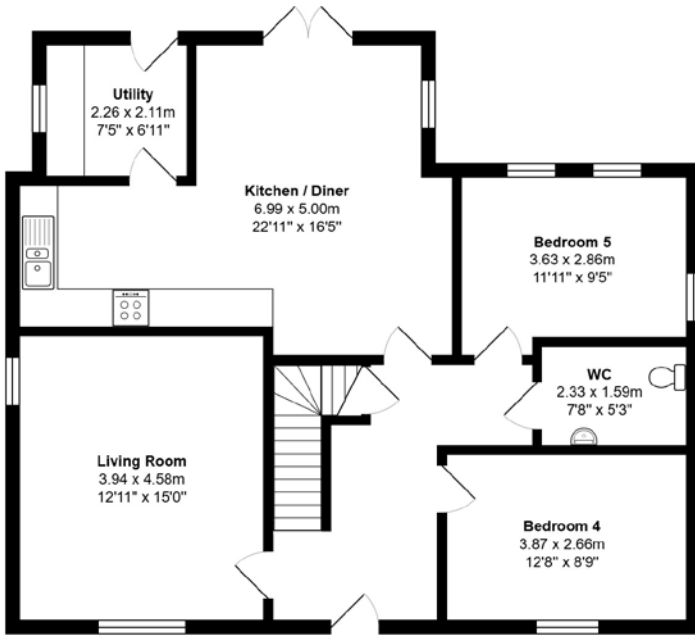

FLOOR PLAN, DIMENSIONS & MAP

Approximate Dimensions (Taken from the widest point)

Gross internal floor area (m²): 181m² | EPC Rating: B