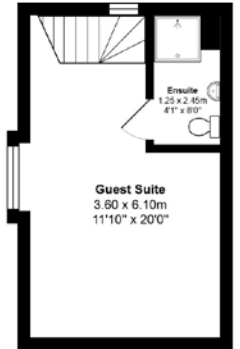

FLOOR PLAN, DIMENSIONS & MAP

[CLICK HERE TO VIEW VIRTUAL TOUR](#)

Approximate Dimensions (Taken from the widest point)

Gross internal floor area (m²): 204m² | EPC Rating: C