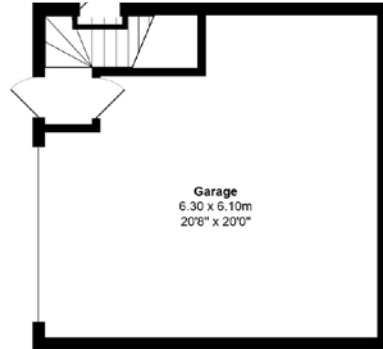

FLOOR PLAN, DIMENSIONS & MAP

[CLICK HERE TO VIEW VIRTUAL TOUR](#)

Approximate Dimensions (Taken from the widest point)

Gross internal floor area (m²): 204m² | EPC Rating: C