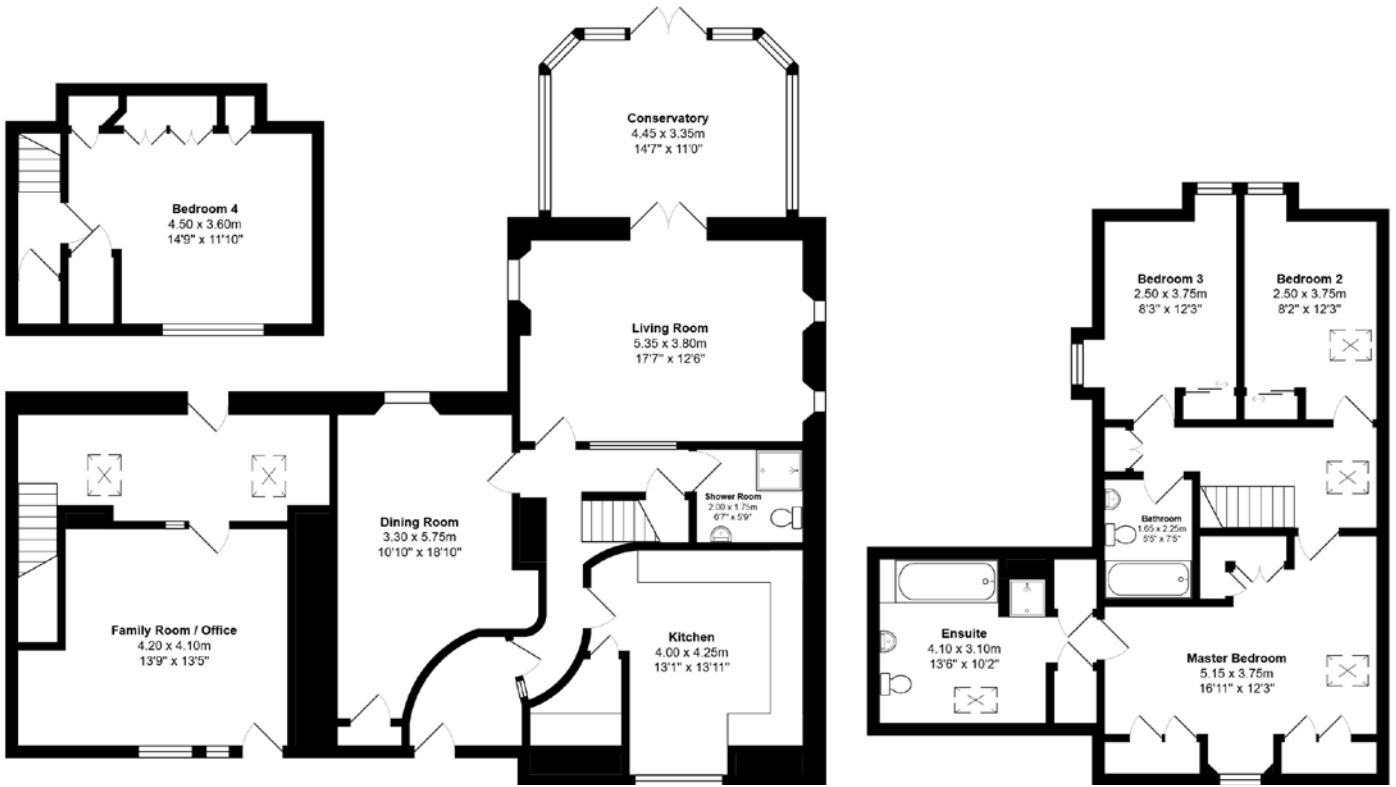

FLOOR PLAN, DIMENSIONS & MAP

[CLICK HERE TO VIEW VIRTUAL TOUR](#)

Approximate Dimensions (Taken from the widest point)

Gross internal floor area (m²): 204m² | EPC Rating: C