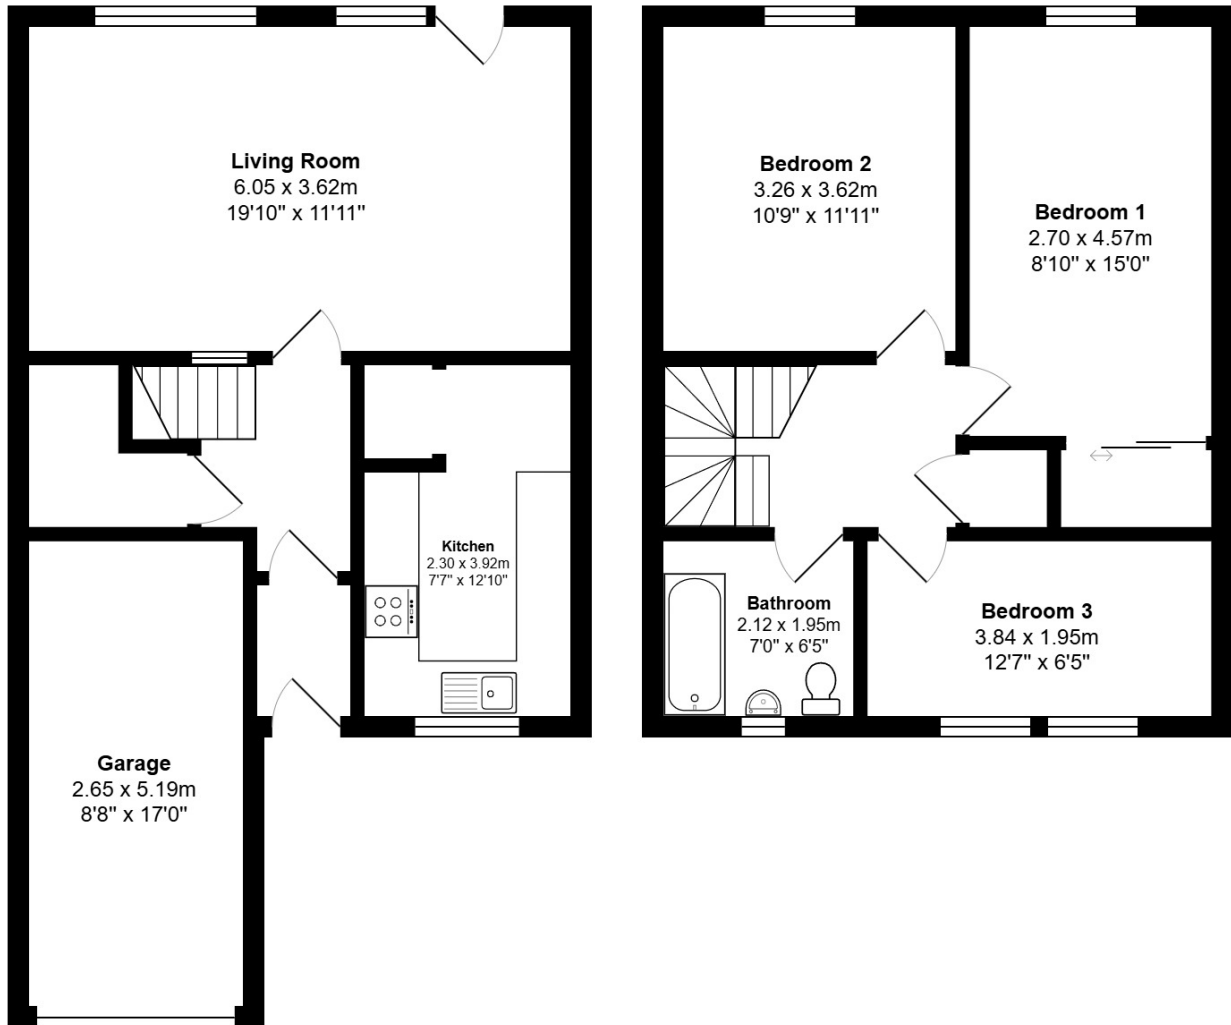

FLOOR PLAN, DIMENSIONS & MAP

Approximate Dimensions (Taken from the widest point)

Gross internal floor area (m²): 88m² | EPC Rating: C