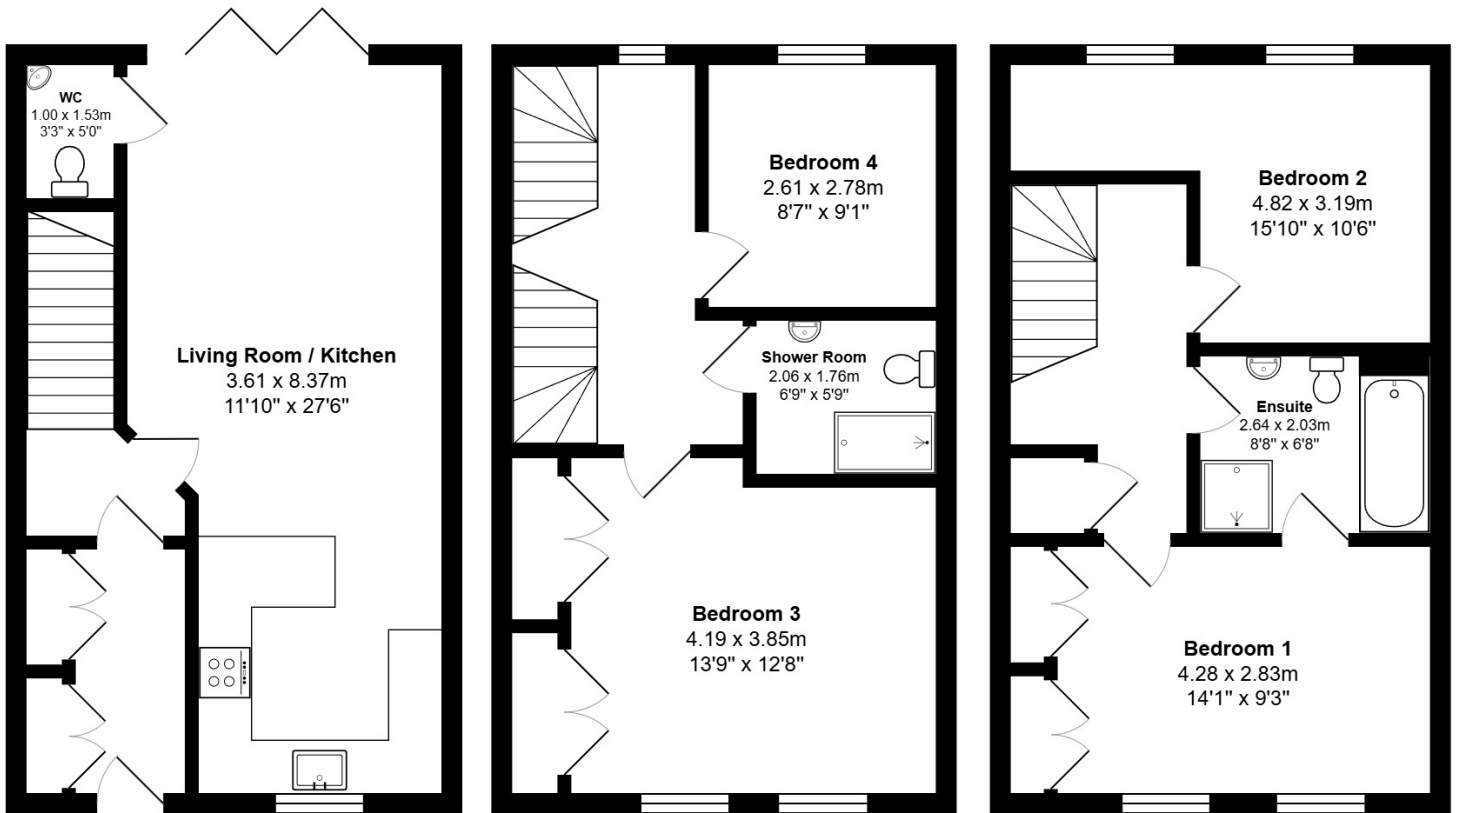

FLOOR PLAN & DIMENSIONS

Approximate Dimensions (Taken from the widest point)

Gross internal floor area (m²): 122m² | EPC Rating: B