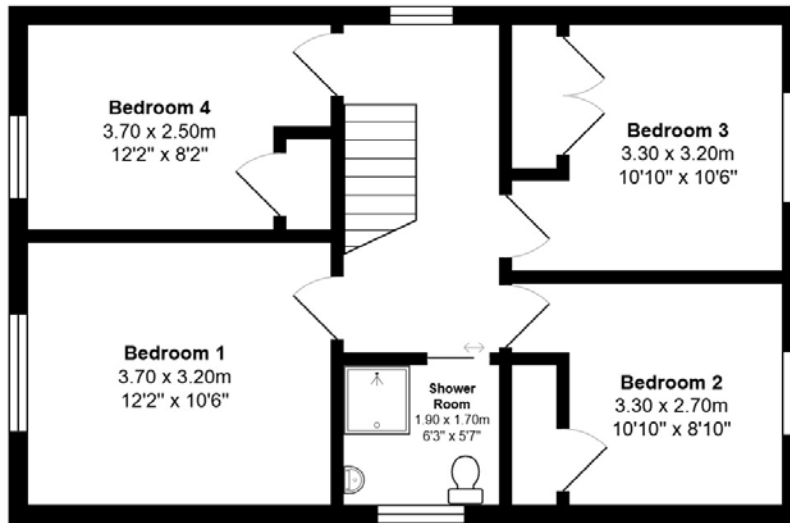

FLOOR PLAN & DIMENSIONS

Approximate Dimensions (Taken from the widest point)

Gross internal floor area (m²): 107m² | EPC Rating: D