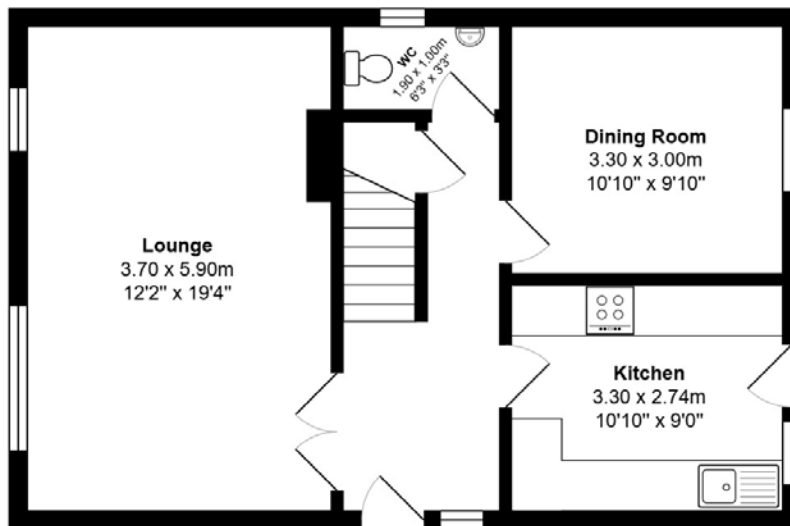

FLOOR PLAN & DIMENSIONS

Approximate Dimensions (Taken from the widest point)

Gross internal floor area (m²): 107m² | EPC Rating: D