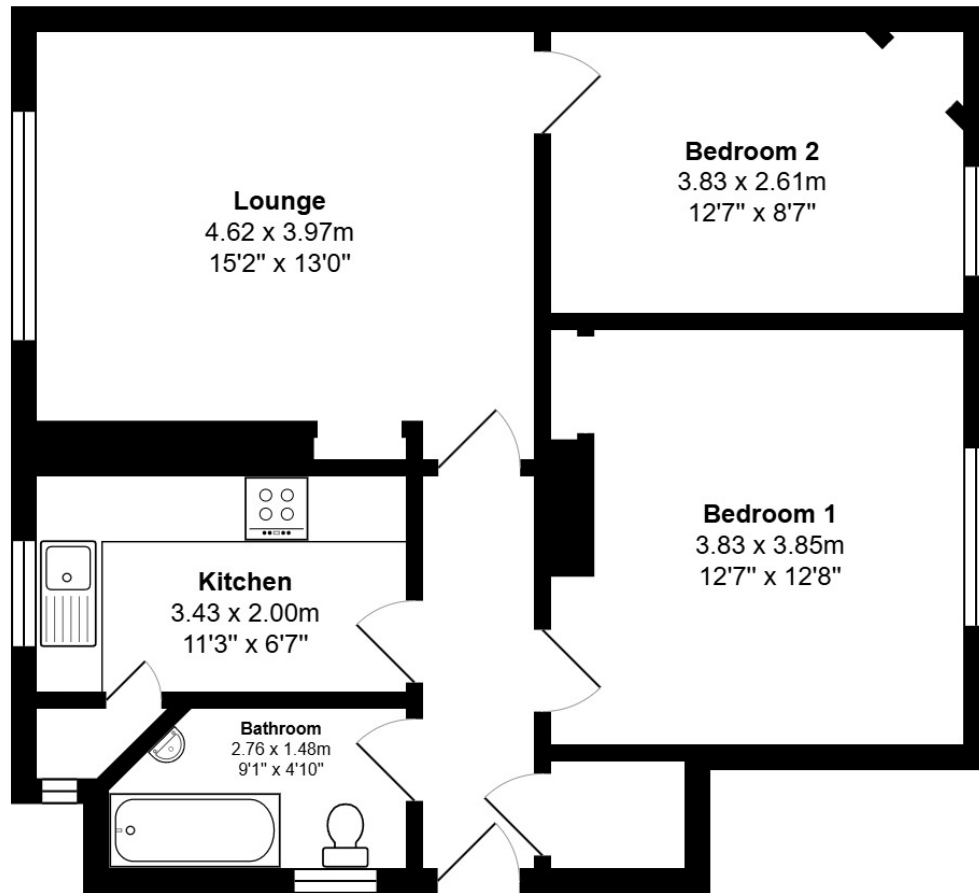

FLOOR PLAN & DIMENSIONS

Approximate Dimensions (Taken from the widest point)

Gross internal floor area (m²): 63m² | EPC Rating: D