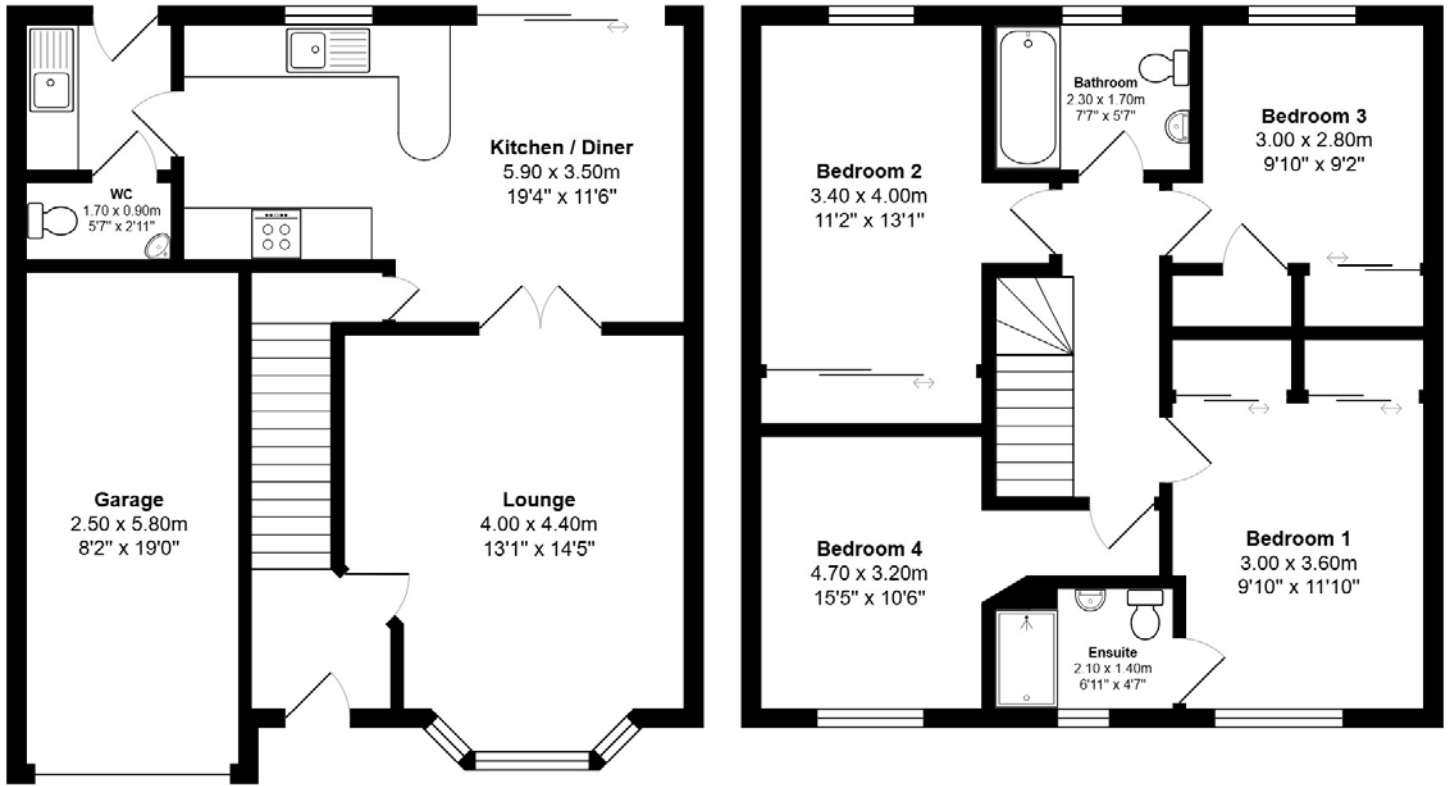

FLOOR PLAN & DIMENSIONS

Approximate Dimensions (Taken from the widest point)

Gross internal floor area (m²): 115m² | EPC Rating: C