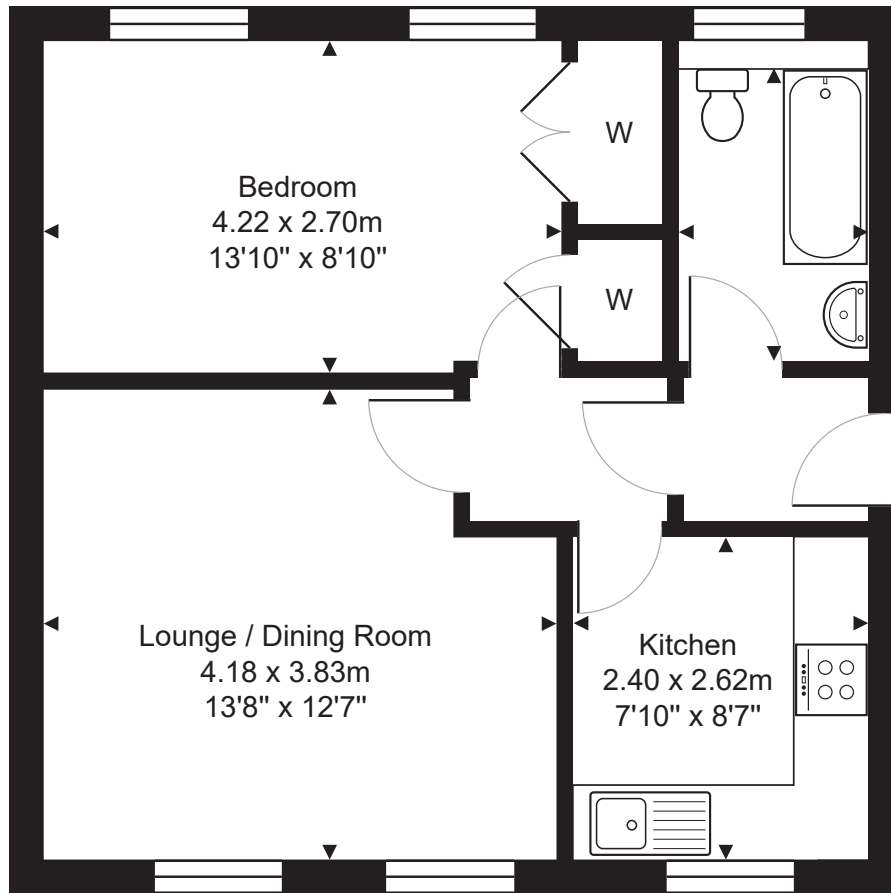

FLOOR PLAN & DIMENSIONS

Bathroom
1.54 x 2.38m
5'1" x 7'10"

Approximate Dimensions (Taken from the widest point)

Gross internal floor area (m²): 45m² | EPC Rating: C