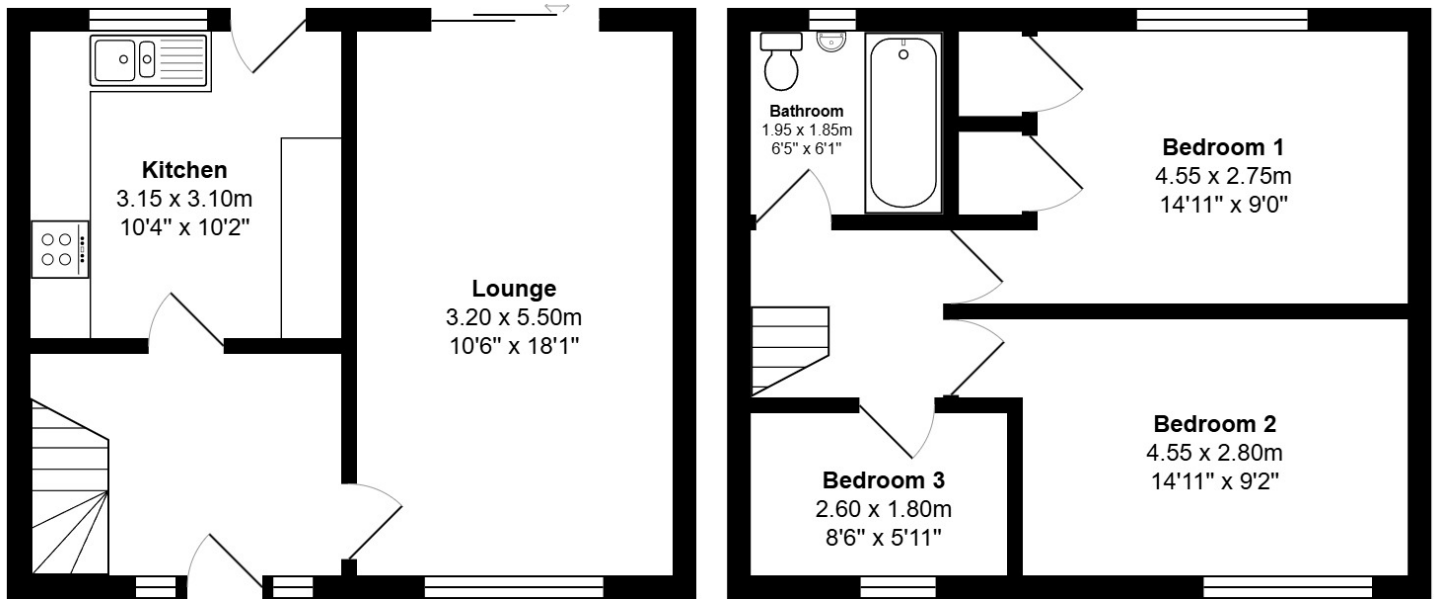

FLOOR PLAN & DIMENSIONS

Approximate Dimensions (Taken from the widest point)

Gross internal floor area (m²): 71m² | EPC Rating: C