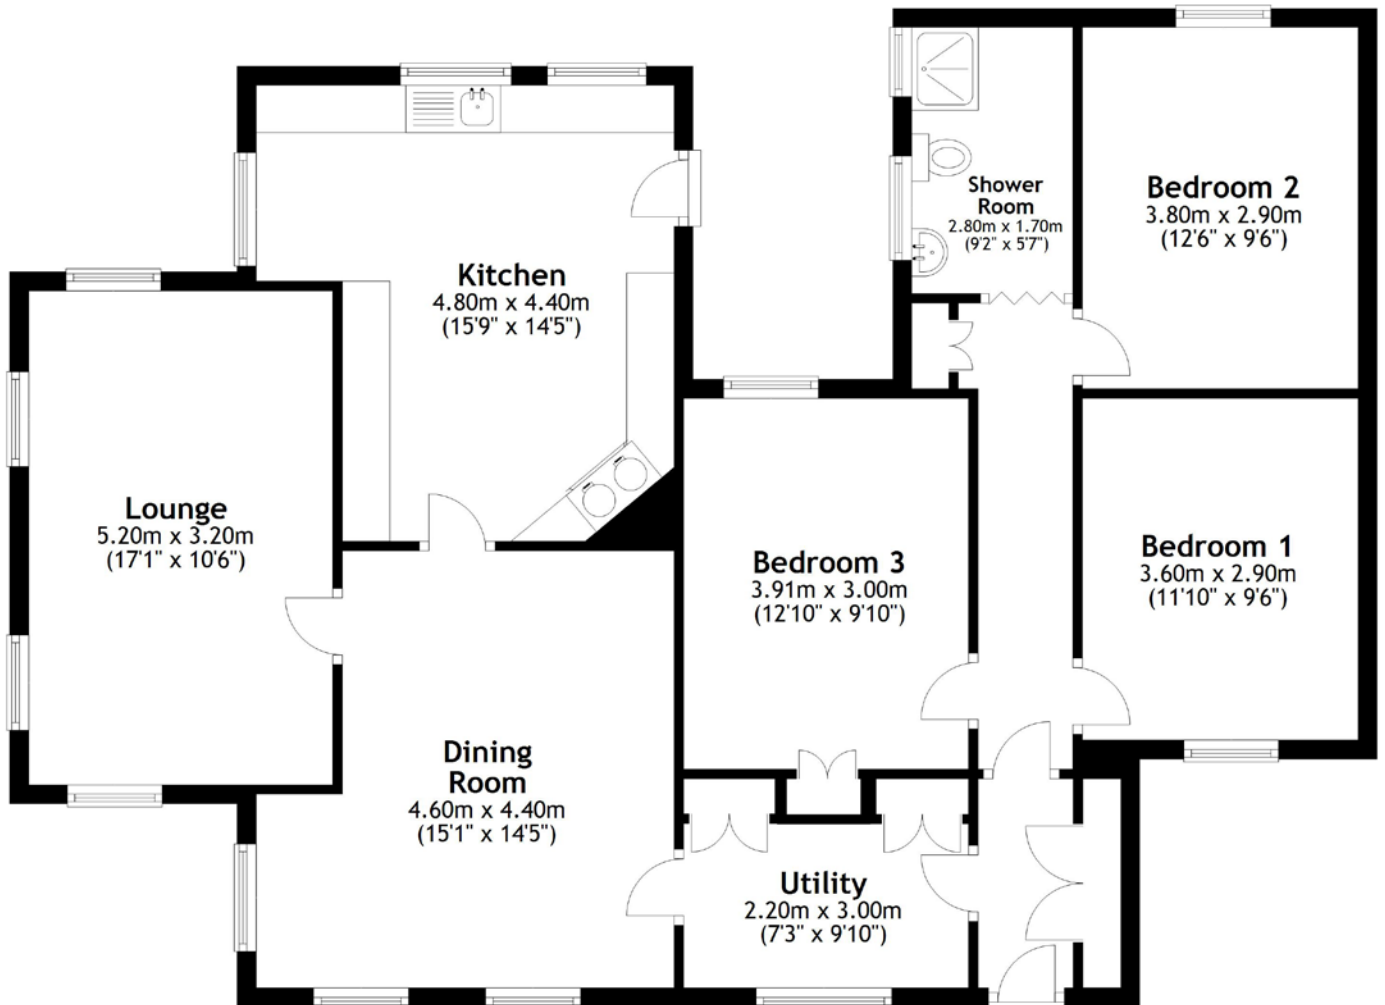

FLOOR PLAN & DIMENSIONS

Approximate Dimensions (Taken from the widest point)

Gross internal floor area (m²): 115m² | EPC Rating: F