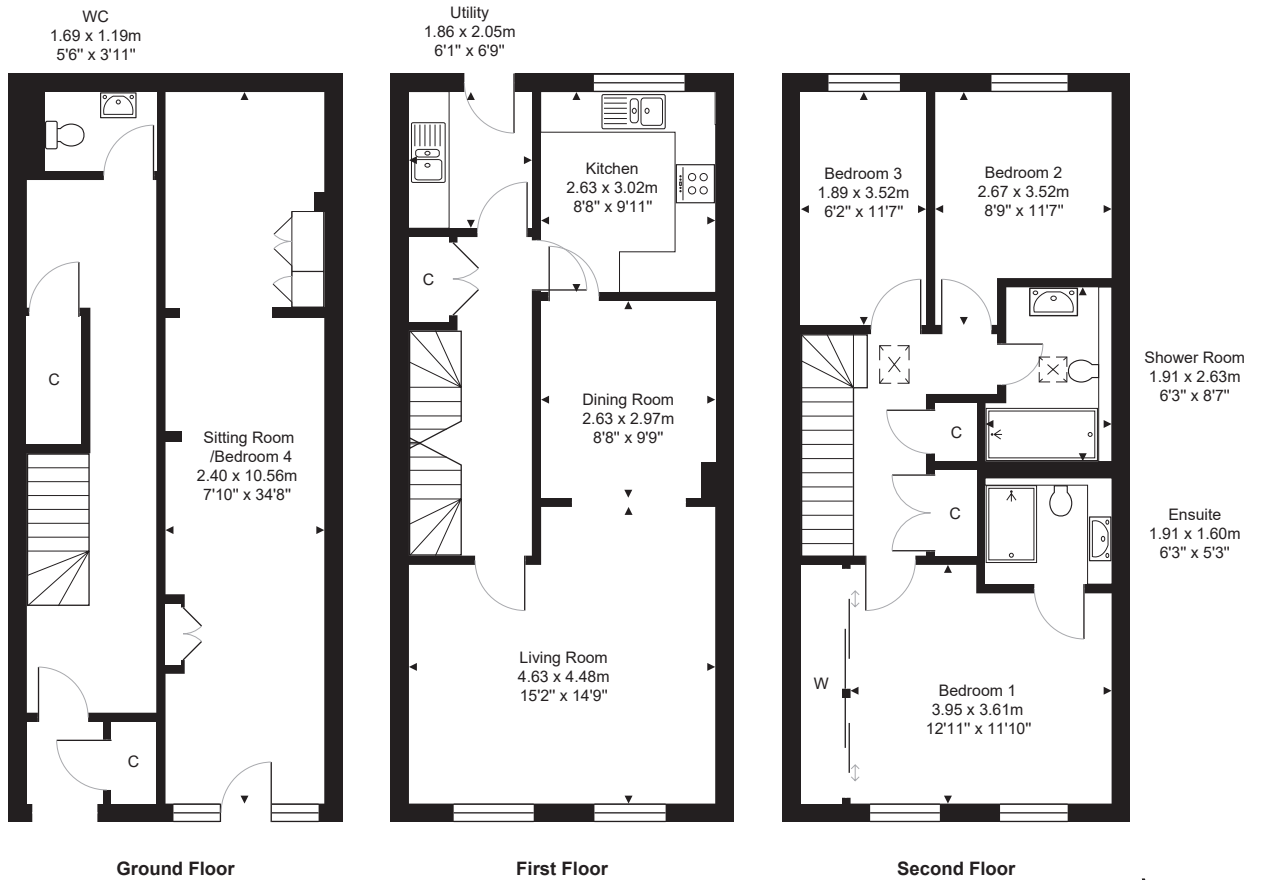

FLOOR PLAN & DIMENSIONS

Approximate Dimensions (Taken from the widest point)

Gross internal floor area (m²): 147m² | EPC Rating: C