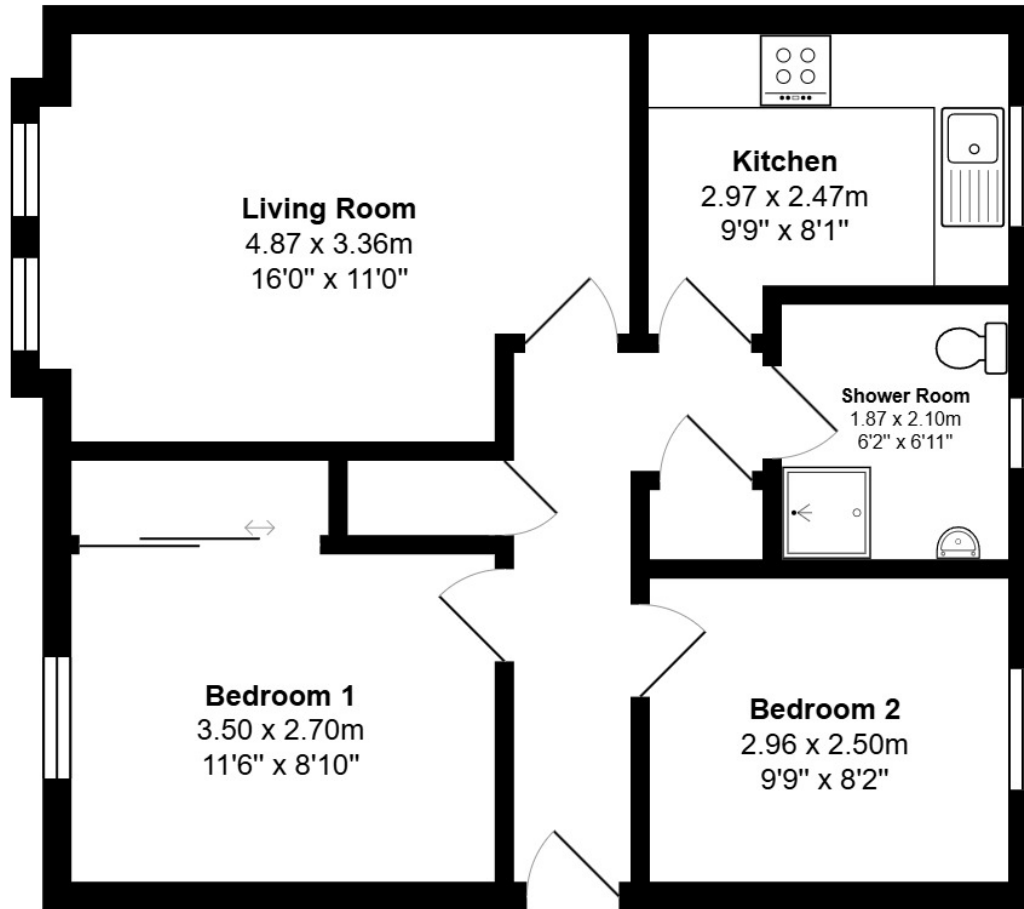

FLOOR PLAN & DIMENSIONS

Approximate Dimensions (Taken from the widest point)

Gross internal floor area (m²): 54m² | EPC Rating: C