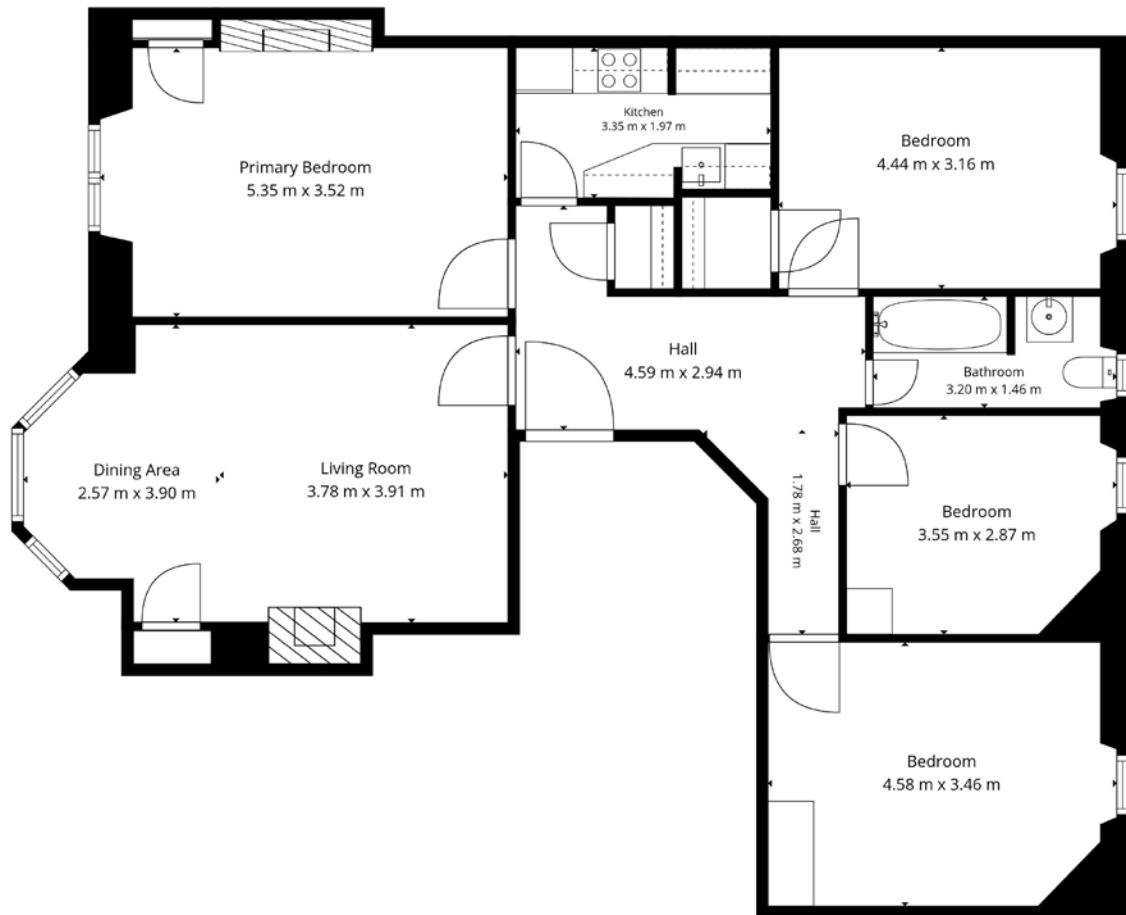

FLOOR PLAN & DIMENSIONS

Approximate Dimensions (Taken from the widest point)

Gross internal floor area (m²): 111m² | EPC Rating: C