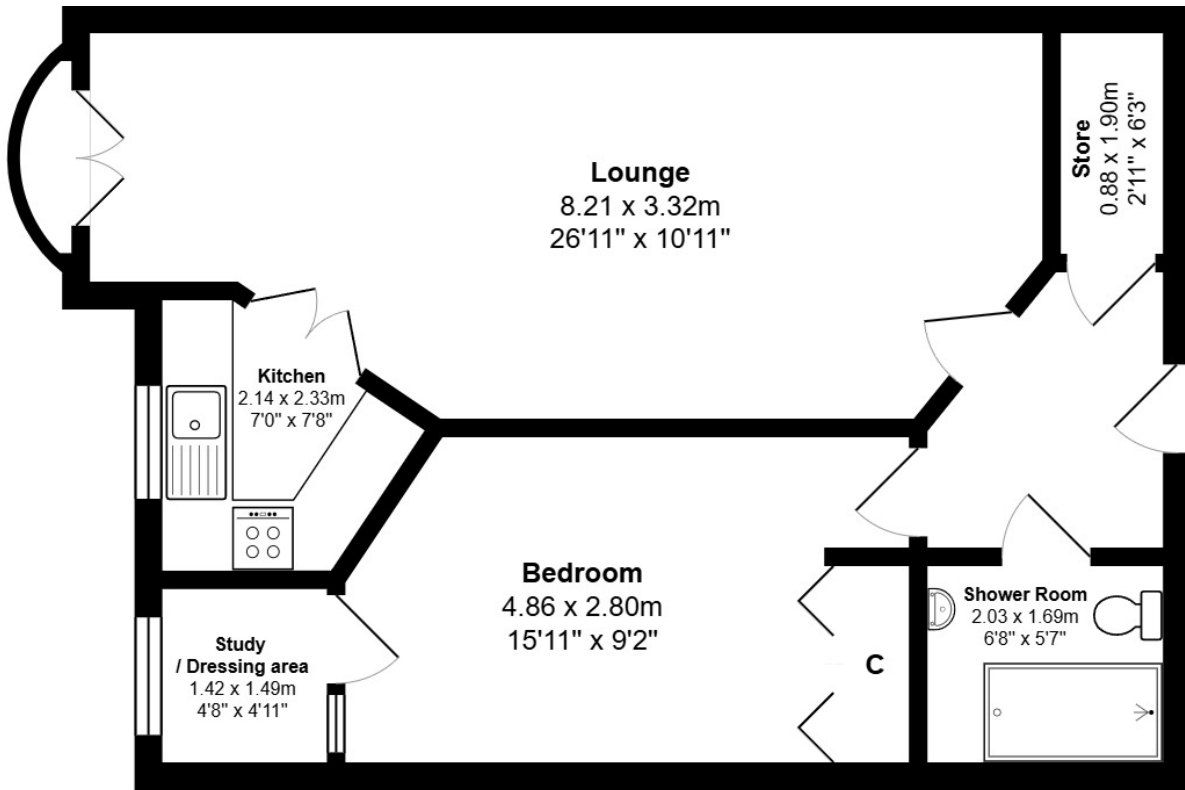

FLOOR PLAN & DIMENSIONS

Approximate Dimensions (Taken from the widest point)

Gross internal floor area (m²): 56m² | EPC Rating: C