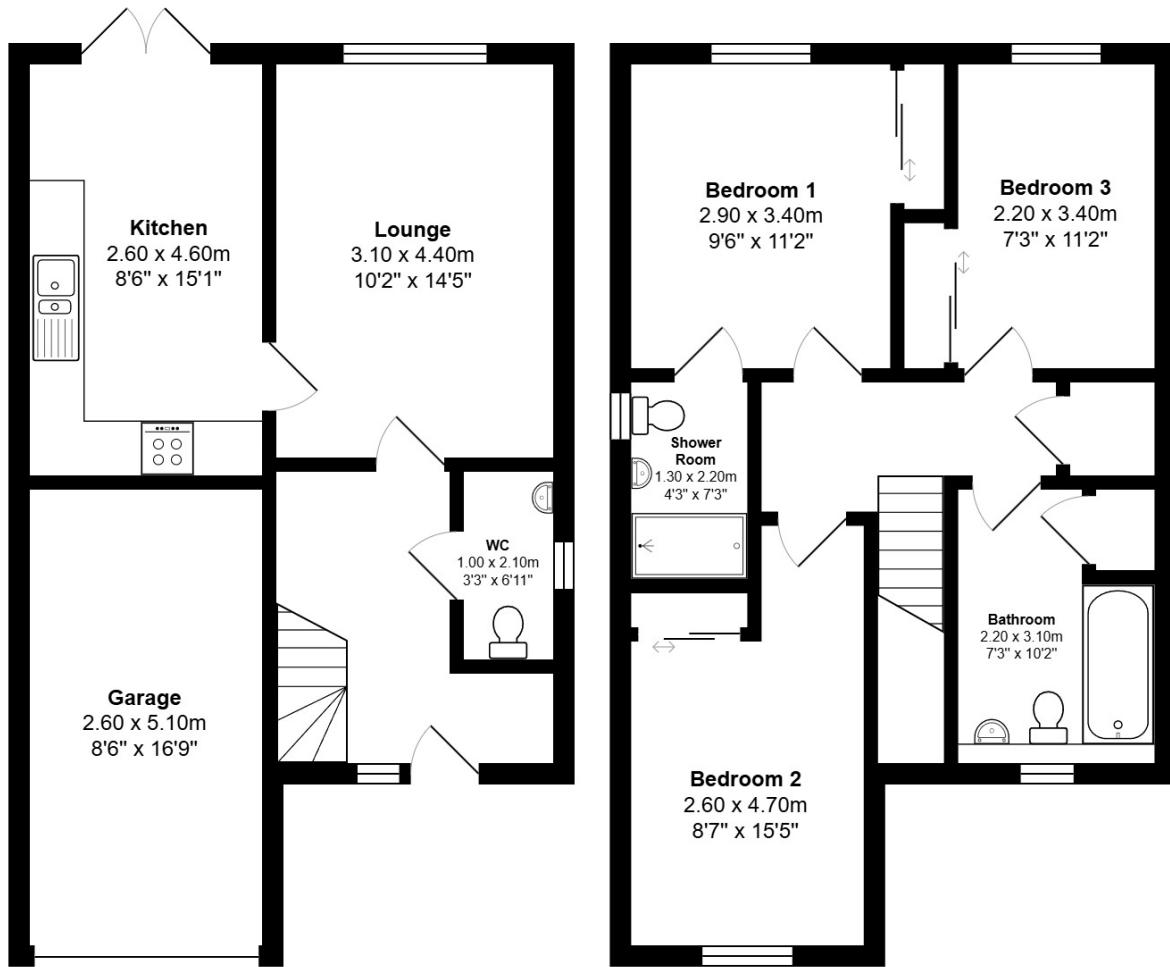

FLOOR PLAN & DIMENSIONS

Approximate Dimensions (Taken from the widest point)

Gross internal floor area (m²): 100m² | EPC Rating: C