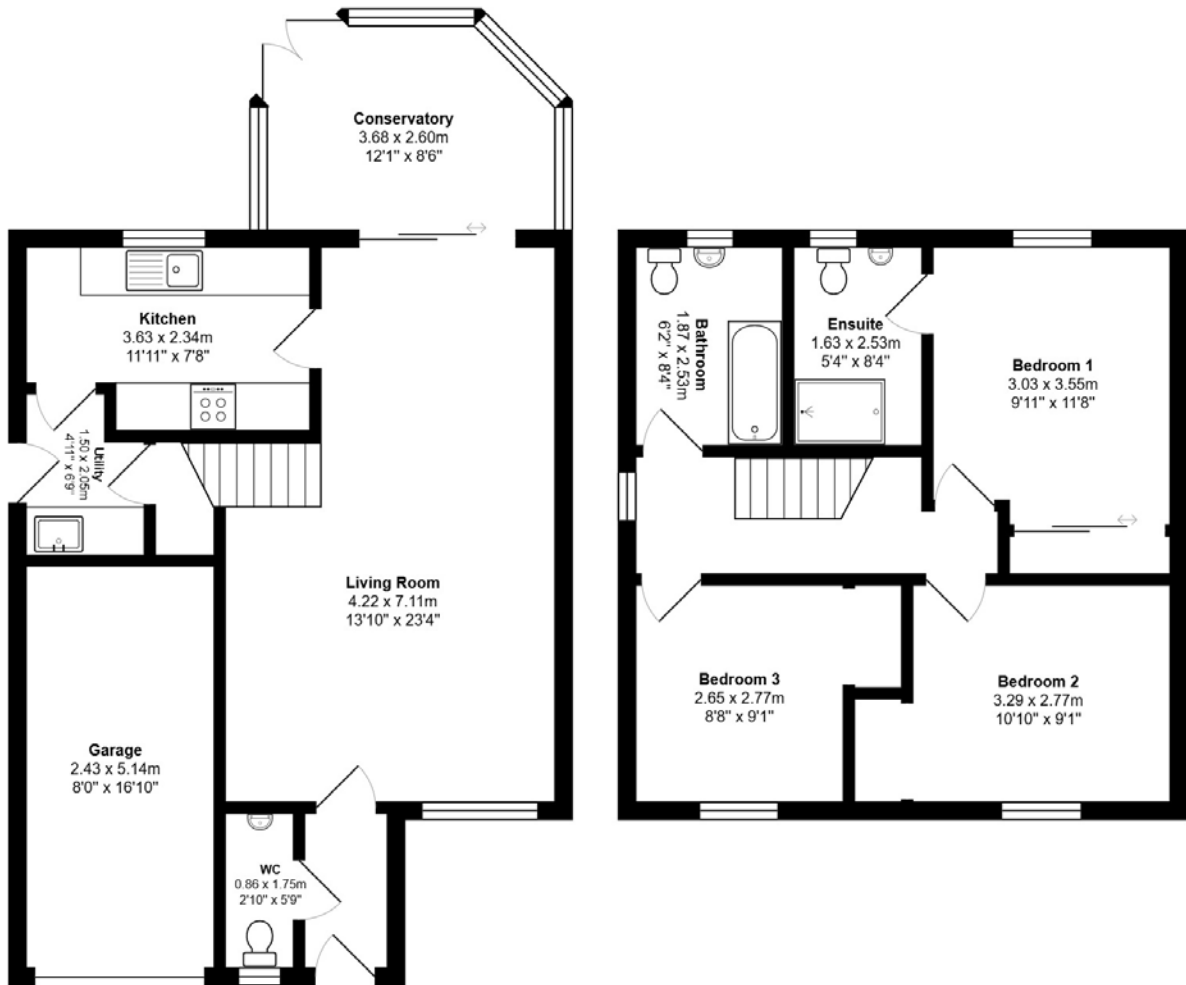

FLOOR PLAN & DIMENSIONS

Approximate Dimensions (Taken from the widest point)

Gross internal floor area (m²): 92m² | EPC Rating: C