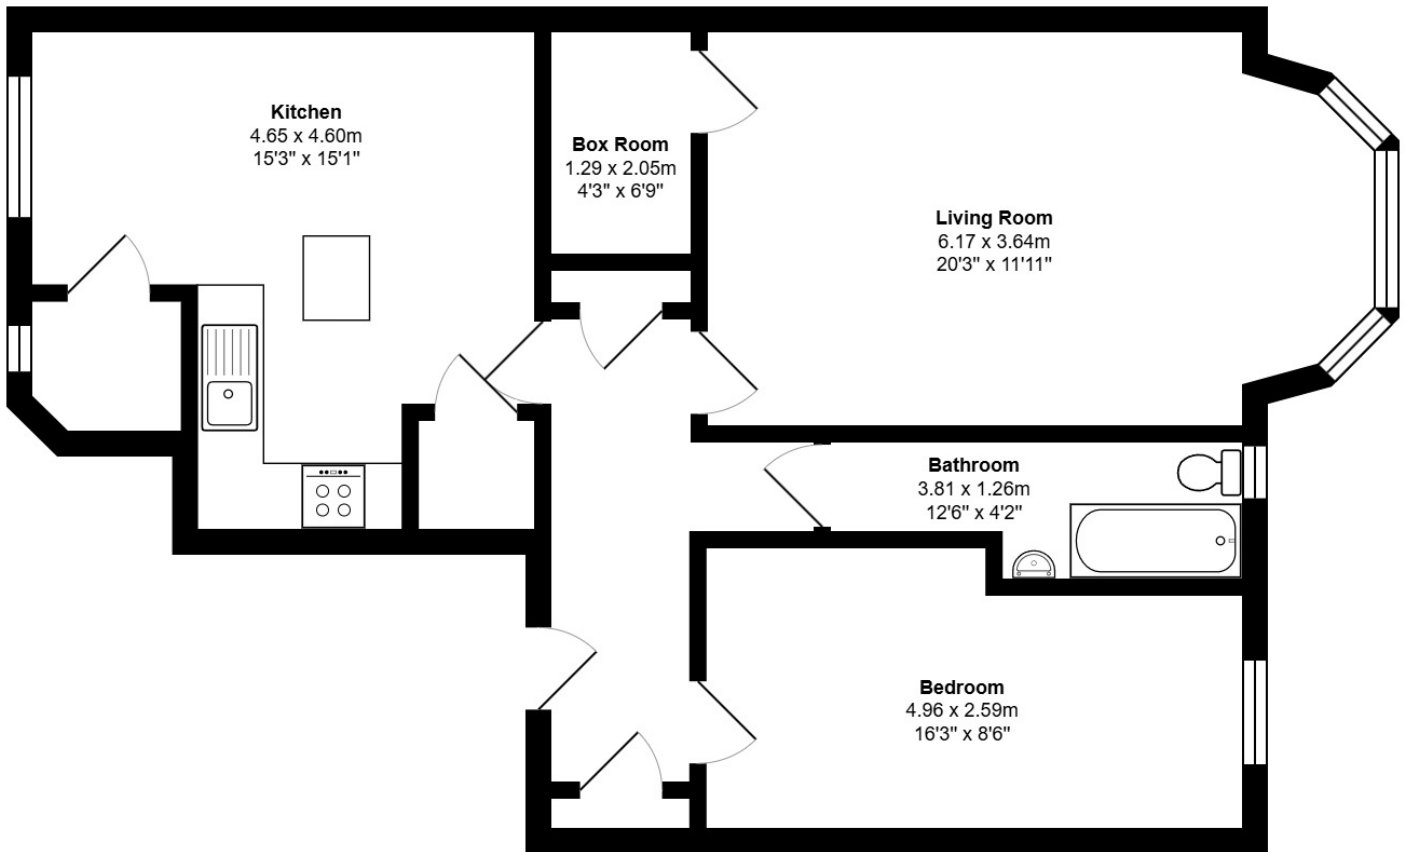

FLOOR PLAN & DIMENSIONS

Approximate Dimensions (Taken from the widest point)

Gross internal floor area (m²): 65m² | EPC Rating: C