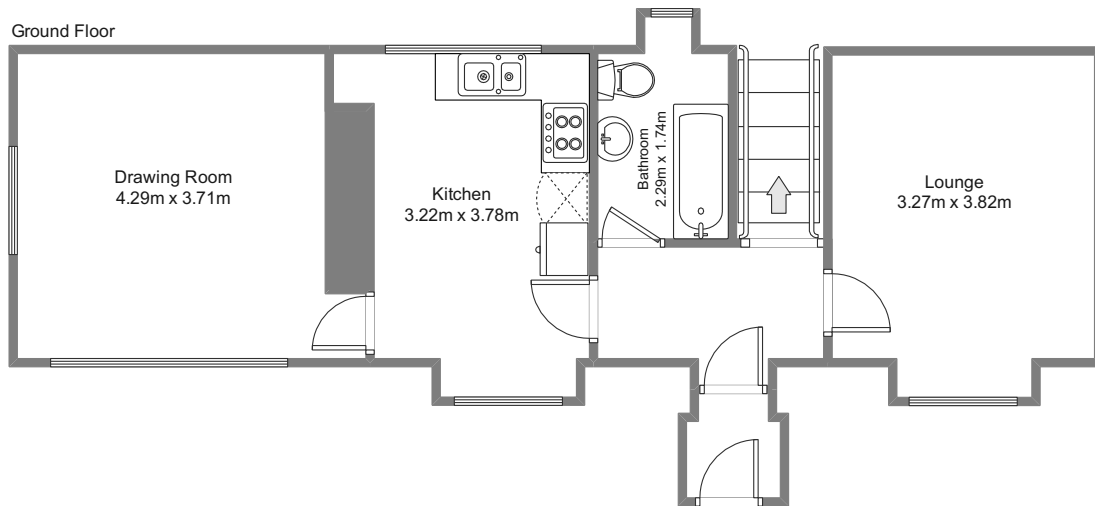

FLOOR PLAN & DIMENSIONS

Approximate Dimensions (Taken from the widest point)

Gross internal floor area (m²): 72m² | EPC Rating: E