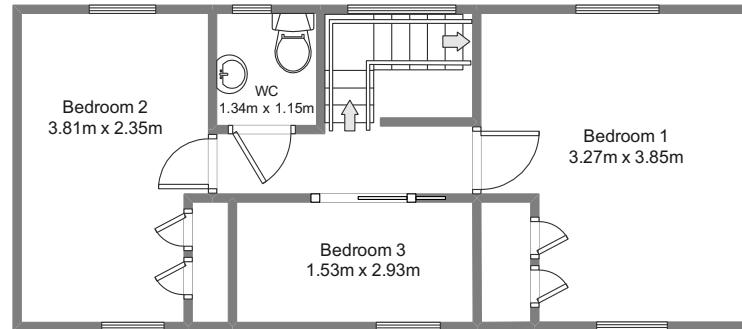

FLOOR PLAN & DIMENSIONS

Approximate Dimensions (Taken from the widest point)

Gross internal floor area (m²): 72m² | EPC Rating: E