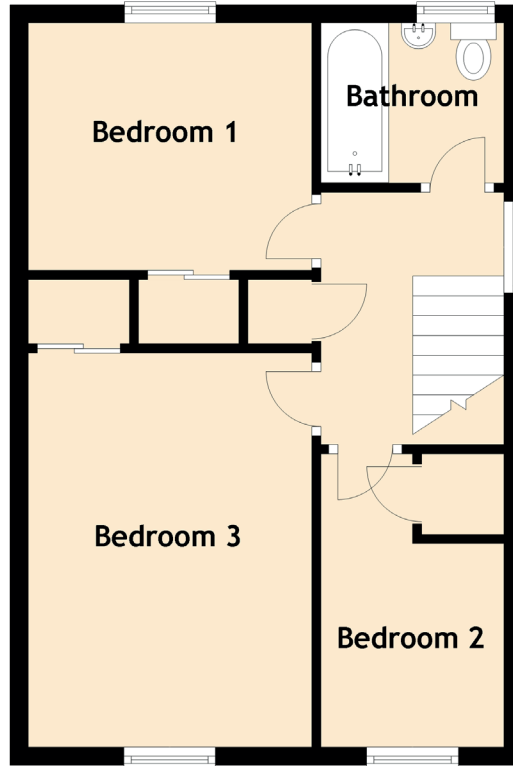

97 Fisher Drive

PAISLEY, PA1 2TP

Approximate Dimensions (Taken from the widest point)

Lounge	4.50m (14'9") x 4.10m (13'5")
Kitchen/Diner	5.20m (17'1") x 3.30m (10'10")
Bedroom 1	3.10m (10'2") x 2.70m (8'10")
Bedroom 2	3.20m (10'6") x 2.50m (8'2")
Bedroom 3	4.30m (14'1") x 3.10m (10'2")
Bathroom	2.10m (6'11") x 1.90m (6'3")