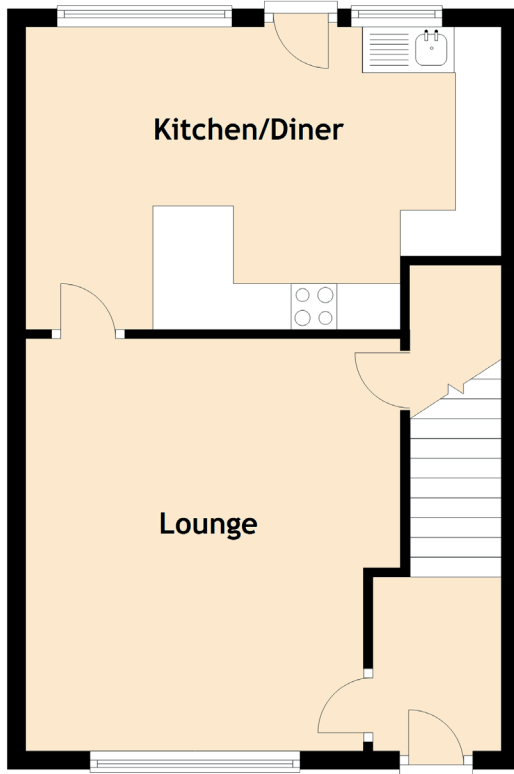

97 Fisher Drive

PAISLEY, PA1 2TP

Approximate Dimensions (Taken from the widest point)

Lounge	4.50m (14'9") x 4.10m (13'5")
Kitchen/Diner	5.20m (17'1") x 3.30m (10'10")
Bedroom 1	3.10m (10'2") x 2.70m (8'10")
Bedroom 2	3.20m (10'6") x 2.50m (8'2")
Bedroom 3	4.30m (14'1") x 3.10m (10'2")
Bathroom	2.10m (6'11") x 1.90m (6'3")