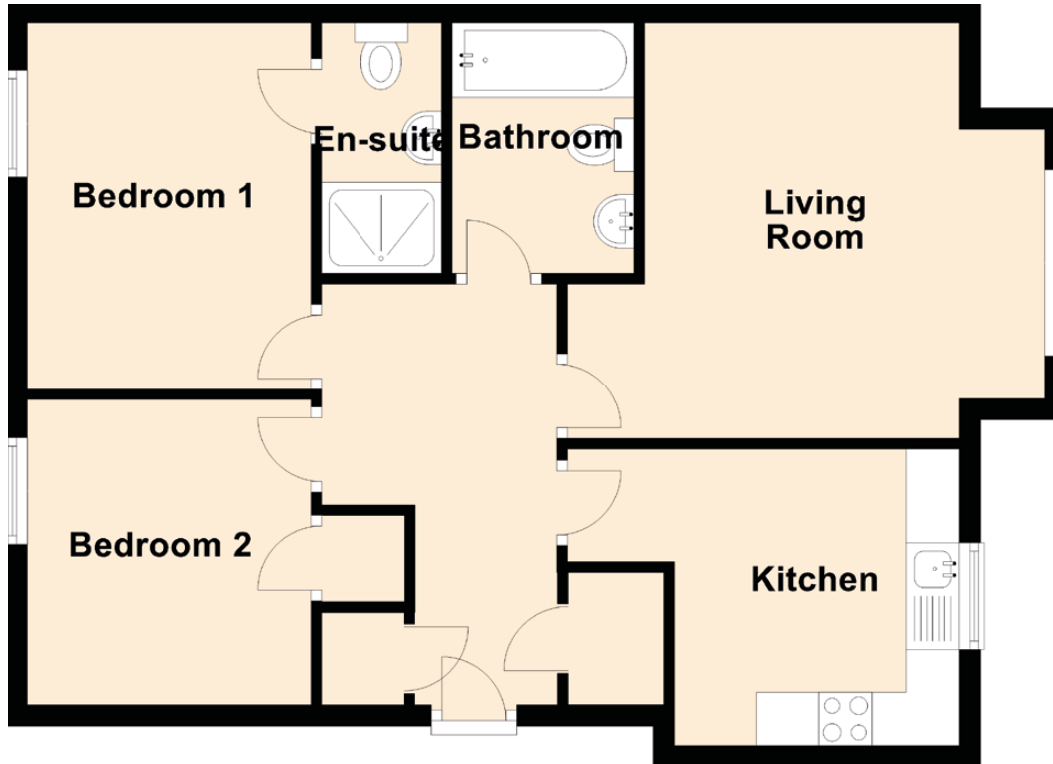

36/4 Torwood Crescent

CORSTORPHINE, EDINBURGH, EH12 9GJ

Approximate Dimensions
(Taken from the widest point)

Living Room	3.90m (12'10") x 3.85m (12'8")
Kitchen	3.65m (12') x 2.78m (9'1")
Bedroom 1	3.44m (11'3") x 2.66m (8'9")
En-suite	2.35m (7'9") x 0.93m (3'1")
Bedroom 2	2.86m (9'5") x 2.66m (8'9")
Bathroom	2.26m (7'5") x 1.70m (5'7")