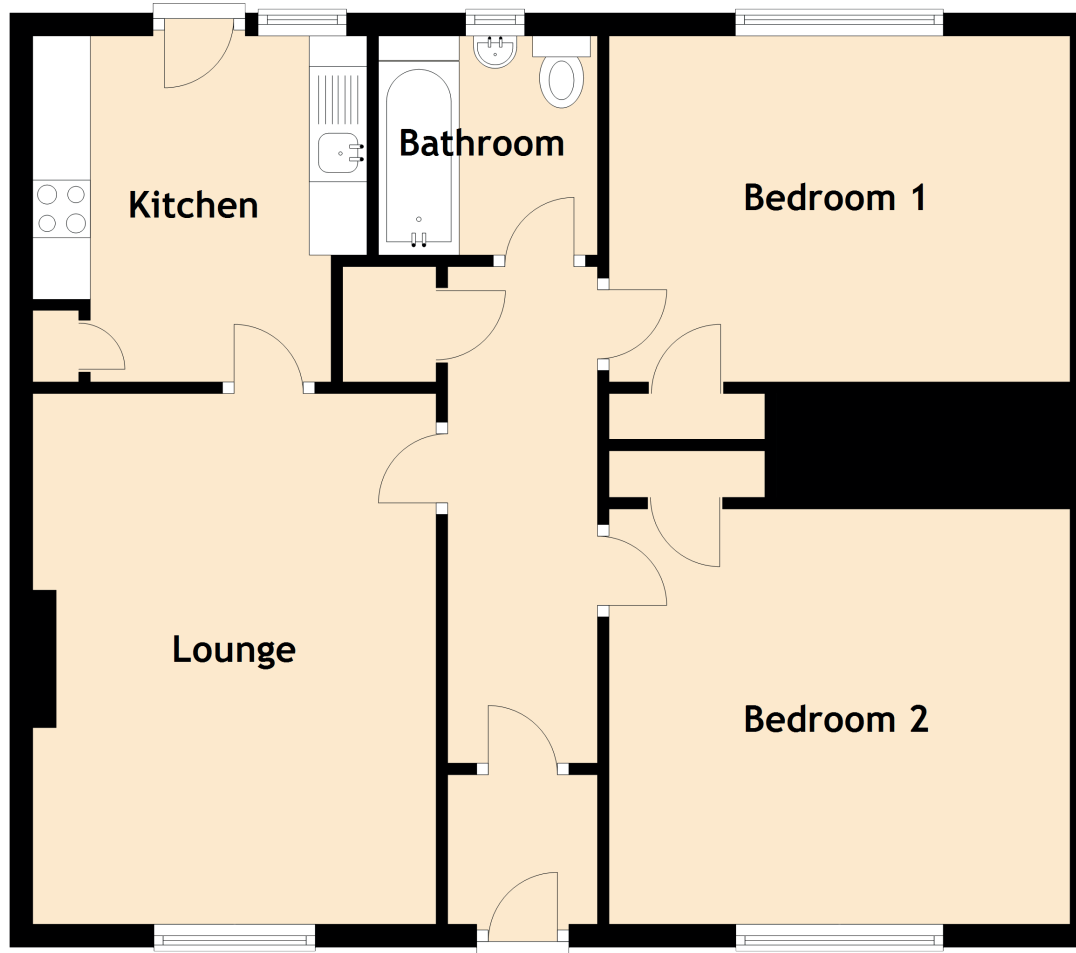

# 74 Hermitage Avenue

KNIGHTSWOOD, GLASGOW, G13 3QP

Approximate Dimensions (Taken from the widest point)

Lounge	4.60m (15'1") x 3.50m (11'6")
Kitchen	3.00m (9'10") x 2.90m (9'6")
Bedroom 1	4.00m (13'1") x 3.00m (9'10")
Bedroom 2	4.00m (13'1") x 3.60m (11'10")
Bathroom	1.90m (6'3") x 1.90m (6'3")