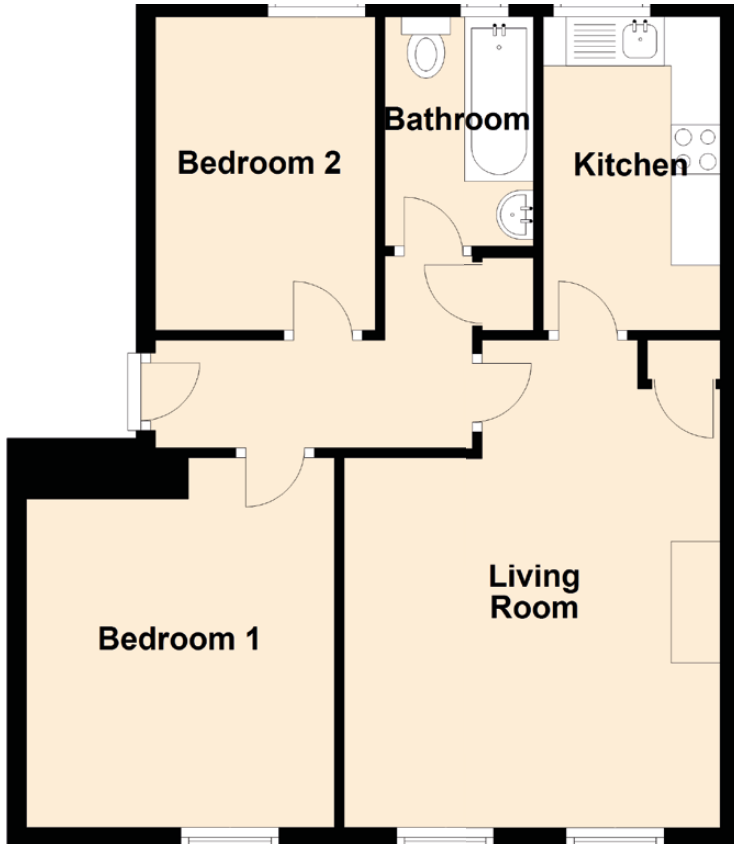

# 183/4 Broughton Road

EDINBURGH, EH7 4LN

Approximate Dimensions (Taken from the widest point)

Living Room	4.98m (16'4") x 3.84m (12'7")
Kitchen	3.20m (10'6") x 1.80m (5'11")
Bedroom 1	3.77m (12'5") x 3.14m (10'4")
Bedroom 2	3.20m (10'6") x 2.24m (7'4")
Bathroom	2.34m (7'8") x 1.40m (4'7")