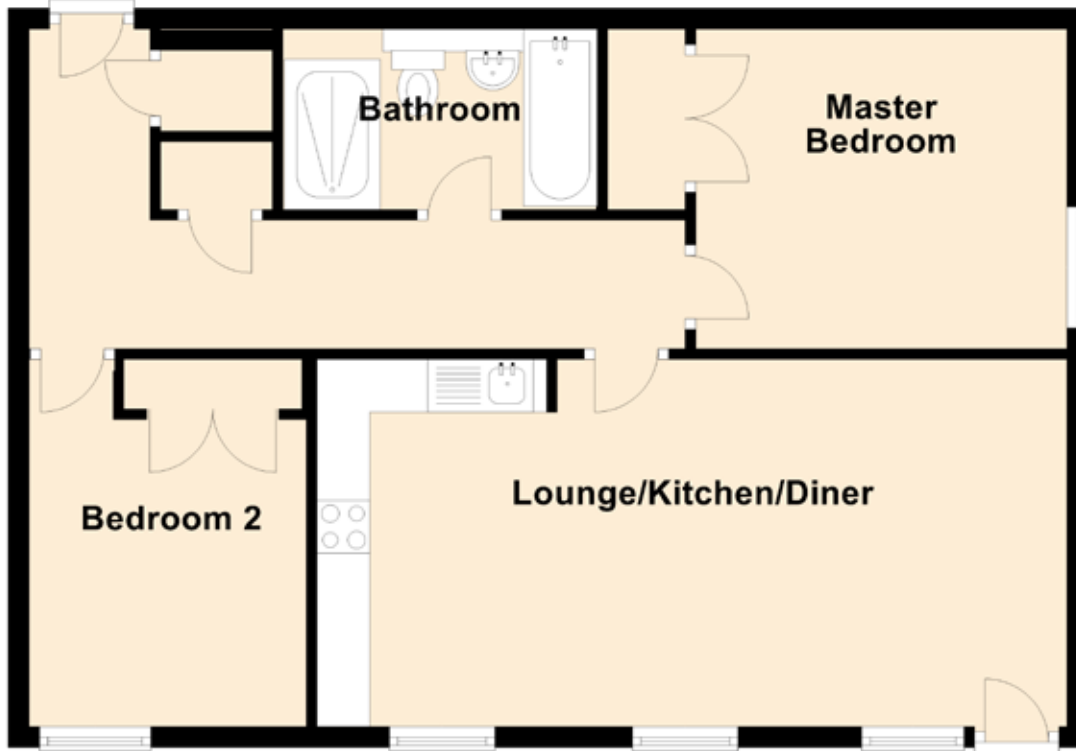

12/8 Burnbrae Drive

CORSTORPHINE, EDINBURGH, EH12 8AS

Approximate Dimensions
(Taken from the widest point)

Lounge/Kitchen/Diner	7.11m (23'4") x 3.48m (11'5")
Master Bedroom	3.52m (11'7") x 3.03m (9'11")
Bedroom 2	3.48m (11'5") x 2.63m (8'8")
Bathroom	3.30m (10'10") x 1.71m (5'7")