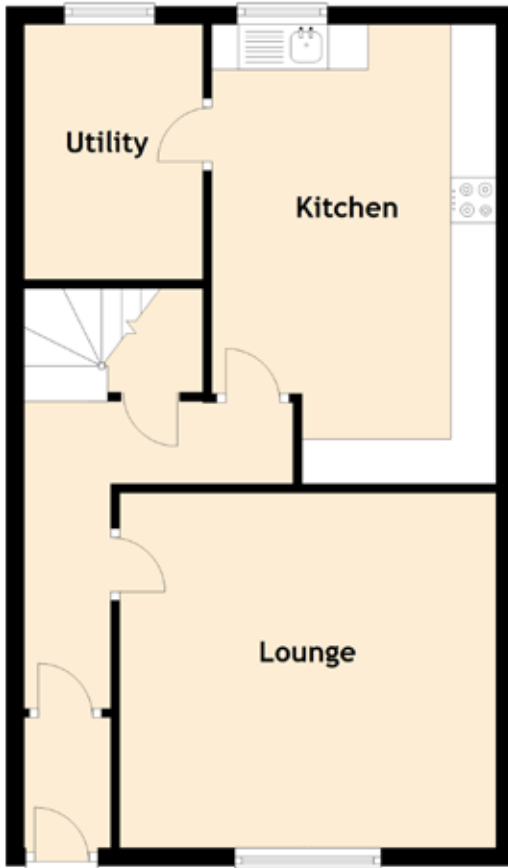

31 Woodbine Terrace

LEITH LINKS, EDINBURGH, EH6 8DA

Approximate Dimensions
(Taken from the widest point)

Lounge	4.17m (13'8") x 3.94m (12'11")
Kitchen	5.10m (16'9") x 3.15m (10'4")
Utility	2.83m (9'3") x 1.98m (6'6")
Bedroom 1	5.41m (17'9") x 4.63m (15'2")
Bedroom 2	3.11m (10'2") x 1.57m (5'2")
Bathroom	2.72m (8'11") x 1.54m (5'1")

Gross internal floor area (m²): 79m²

EPC Rating: G