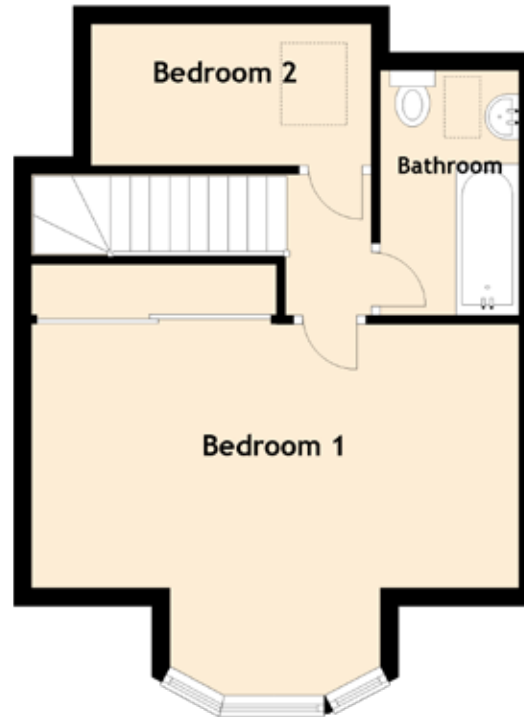

31 Woodbine Terrace

LEITH LINKS, EDINBURGH, EH6 8DA

Approximate Dimensions
(Taken from the widest point)

Lounge	4.17m (13'8") x 3.94m (12'11")
Kitchen	5.10m (16'9") x 3.15m (10'4")
Utility	2.83m (9'3") x 1.98m (6'6")
Bedroom 1	5.41m (17'9") x 4.63m (15'2")
Bedroom 2	3.11m (10'2") x 1.57m (5'2")
Bathroom	2.72m (8'11") x 1.54m (5'1")

Gross internal floor area (m²): 79m²

EPC Rating: G