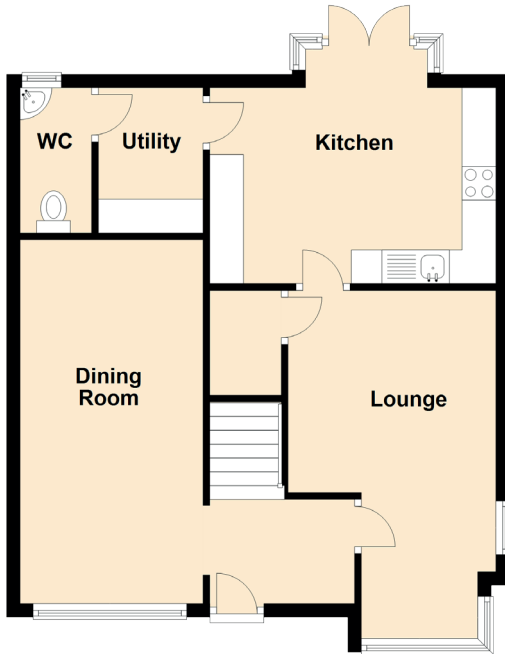

17 Cowdenfoot Gardens

DALKEITH, MIDLOTHIAN, EH22 2FA

Approximate Dimensions (Taken from the widest point)

Lounge	4.80m (15'9") x 3.20m (10'6")
Kitchen	4.36m (14'4") x 3.68m (12'1")
Dining Room	5.39m (17'8") x 2.52m (8'3")
WC	2.15m (7'1") x 1.06m (3'6")
Utility	2.15m (7'1") x 1.55m (5'1")
Bathroom	2.11m (6'11") x 1.89m (6'2")
Bedroom 1	5.78m (19') x 2.71m (8'11")
En-suite	2.11m (6'11") x 1.36m (4'6")
Bedroom 2	3.40m (11'2") x 3.21m (10'6")
Bedroom 3	3.40m (11'2") x 1.97m (6'6")
Bathroom	2.11m (6'11") x 1.89m (6'2")