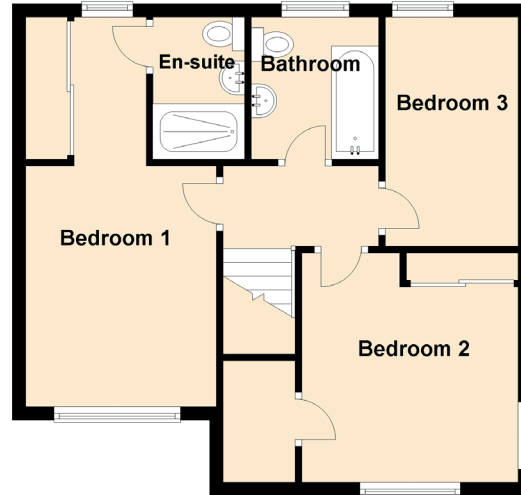

17 Cowdenfoot Gardens

DALKEITH, MIDLOTHIAN, EH22 2FA

Approximate Dimensions (Taken from the widest point)

Lounge	4.80m (15'9") x 3.20m (10'6")
Kitchen	4.36m (14'4") x 3.68m (12'1")
Dining Room	5.39m (17'8") x 2.52m (8'3")
WC	2.15m (7'1") x 1.06m (3'6")
Utility	2.15m (7'1") x 1.55m (5'1")
Bathroom	2.11m (6'11") x 1.89m (6'2")
Bedroom 1	5.78m (19') x 2.71m (8'11")
En-suite	2.11m (6'11") x 1.36m (4'6")
Bedroom 2	3.40m (11'2") x 3.21m (10'6")
Bedroom 3	3.40m (11'2") x 1.97m (6'6")
Bathroom	2.11m (6'11") x 1.89m (6'2")