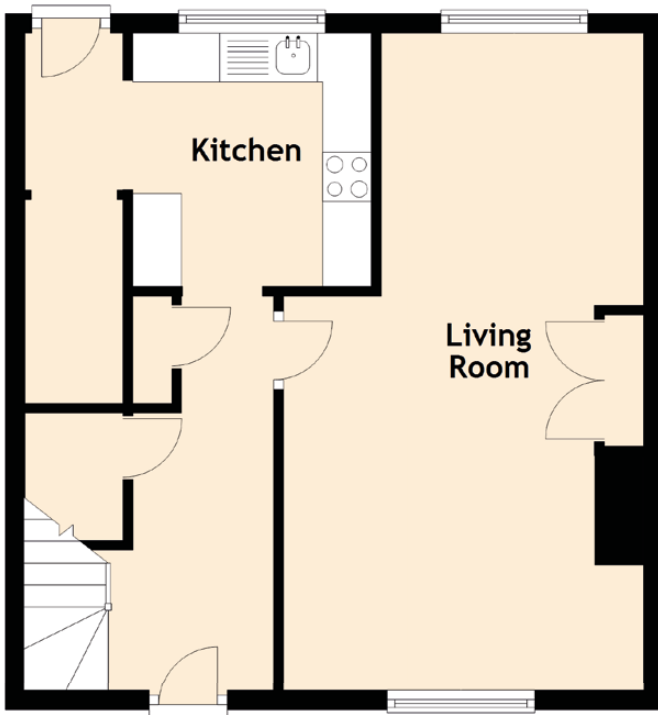

## Ground Floor

## First Floor

Approximate Dimensions (Taken from the widest point)

Living Room	6.84m (22'5") x 3.69m (12'1")
Kitchen	2.64m (8'8") x 2.44m (8')
Bedroom 1	4.25m (13'11") x 3.07m (10'1")
Bedroom 2	4.08m (13'4") x 3.65m (12')
Bedroom 3	3.86m (12'8") x 2.67m (8'9")
Bathroom	2.52m (8'3") x 2.06m (6'9")

Gross internal floor area (m<sup>2</sup>): 87m<sup>2</sup>