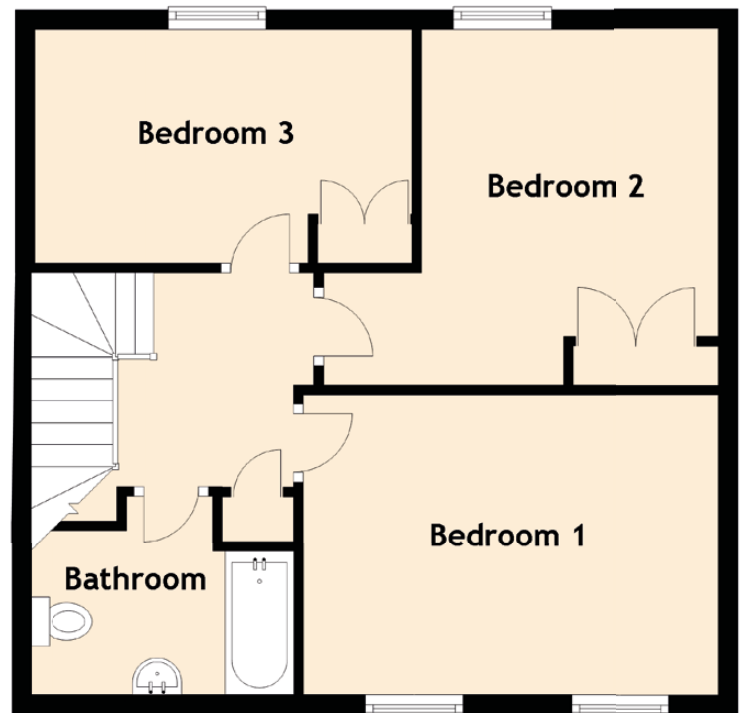

## Ground Floor

## First Floor

Approximate Dimensions (Taken from the widest point)

Living Room	6.84m (22'5") x 3.69m (12'1")
Kitchen	2.64m (8'8") x 2.44m (8')
Bedroom 1	4.25m (13'11") x 3.07m (10'1")
Bedroom 2	4.08m (13'4") x 3.65m (12')
Bedroom 3	3.86m (12'8") x 2.67m (8'9")
Bathroom	2.52m (8'3") x 2.06m (6'9")

Gross internal floor area (m<sup>2</sup>): 87m<sup>2</sup>