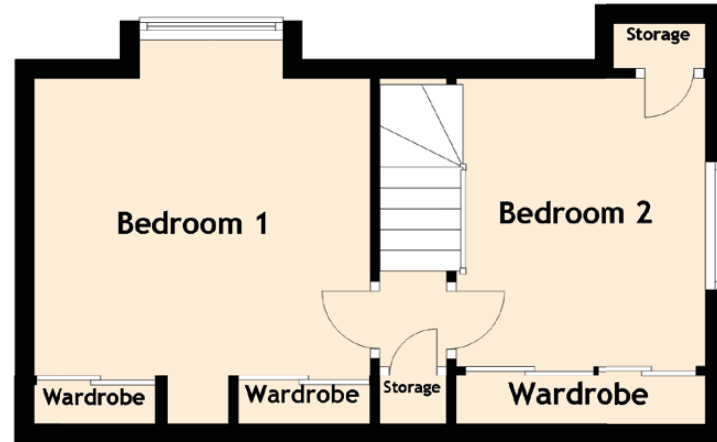

21 Turfbeg Place

FORFAR, ANGUS, DD8 3LQ

Ground Floor

First Floor

Approximate Dimensions (Taken from the widest point)

Lounge	4.20m (13'9") x 3.50m (11'6")
Kitchen	4.20m (13'9") x 2.90m (9'6")
Bedroom 1	3.60m (11'10") x 3.50m (11'6")
Bedroom 2	3.00m (9'10") x 2.60m (8'6")
Bedroom 3	2.70m (8'10") x 2.00m (6'7")
Shower Room	2.40m (7'10") x 1.70m (5'7")