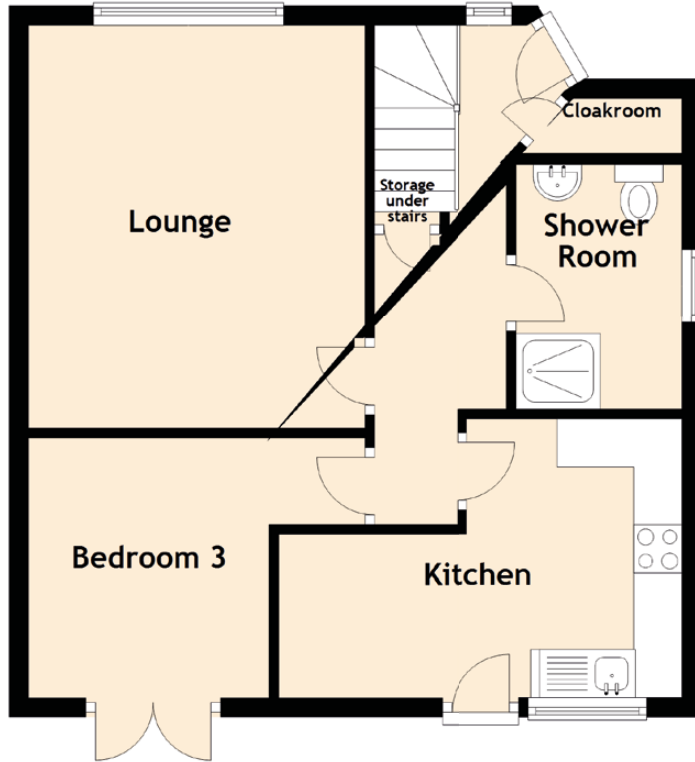

21 Turfbeg Place

FORFAR, ANGUS, DD8 3LQ

Ground Floor

First Floor

Approximate Dimensions (Taken from the widest point)

Lounge	4.20m (13'9") x 3.50m (11'6")
Kitchen	4.20m (13'9") x 2.90m (9'6")
Bedroom 1	3.60m (11'10") x 3.50m (11'6")
Bedroom 2	3.00m (9'10") x 2.60m (8'6")
Bedroom 3	2.70m (8'10") x 2.00m (6'7")
Shower Room	2.40m (7'10") x 1.70m (5'7")