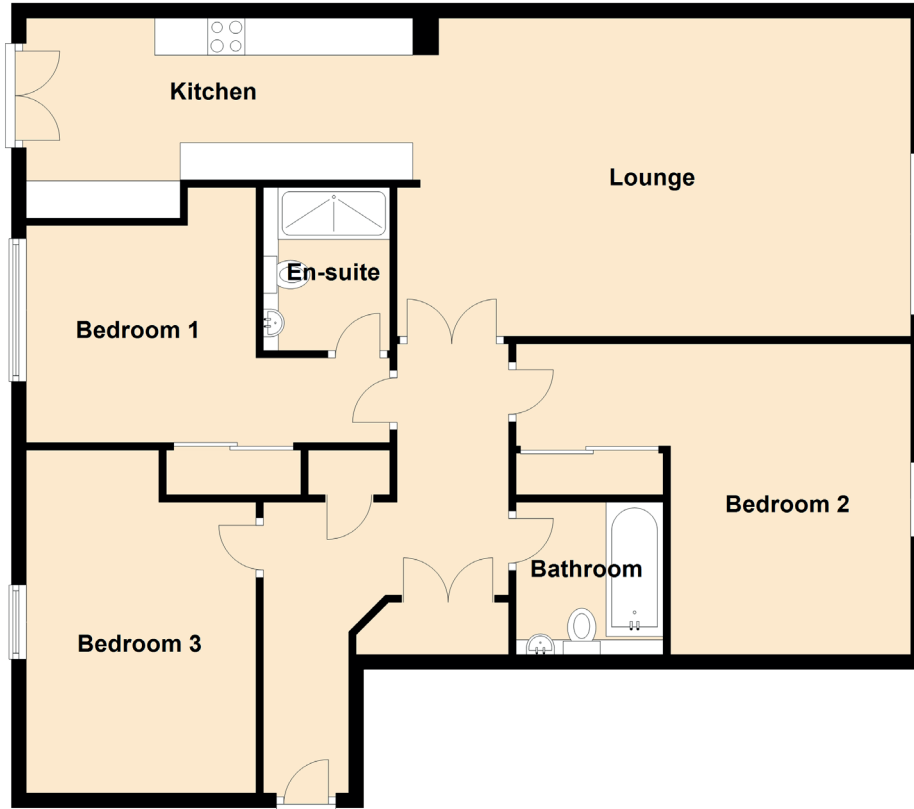

# 9/5 Western Harbour View

NEWHAVEN, EDINBURGH, EH6 6PG

Approximate Dimensions (Taken from the widest point)

Lounge	4.28m (14'1") x 2.00m (6'7")
Kitchen	5.20m (17'1") x 2.69m (8'10")
Bedroom 1	5.15m (16'11") x 3.32m (10'11")
En-suite	2.19m (7'2") x 1.70m (5'7")
Bedroom 2	5.31m (17'5") x 4.18m (13'9")
Bedroom 3	4.61m (15'1") x 3.10m (10'2")
Bathroom	2.00m (6'7") x 1.98m (6'6")