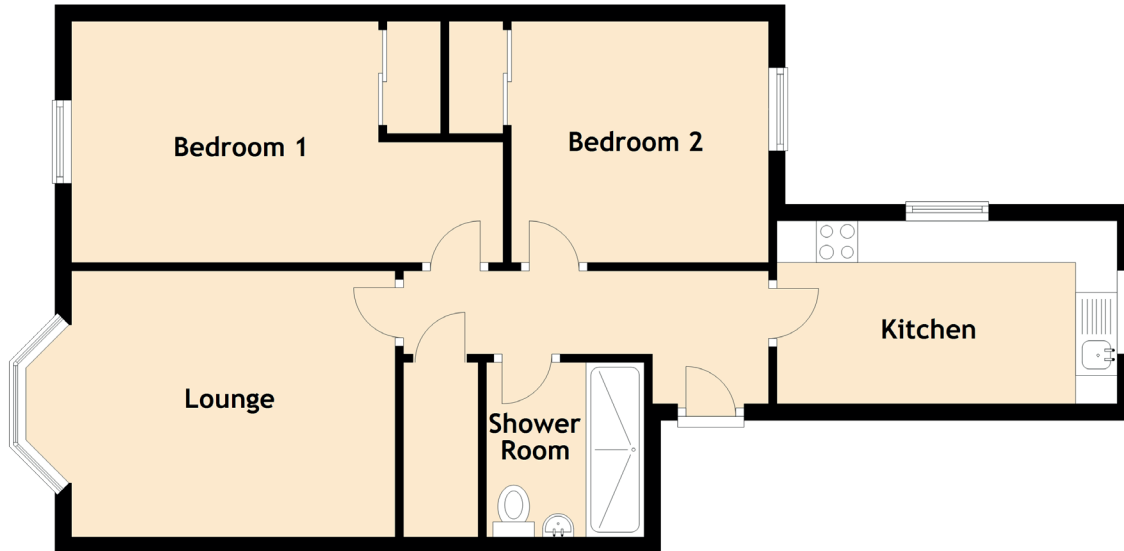

63 Lanark Road

CARLUKE, ML8 5RE

Approximate Dimensions
(Taken from the widest point)

Lounge	3.90m (12'10") x 3.20m (10'6")
Kitchen	4.10m (13'5") x 2.20m (7'3")
Bedroom 1	5.20m (17'1") x 2.90m (9'6")
Bedroom 2	3.10m (10'2") x 2.90m (9'6")
Shower Room	2.10m (6'11") x 1.90m (6'3")