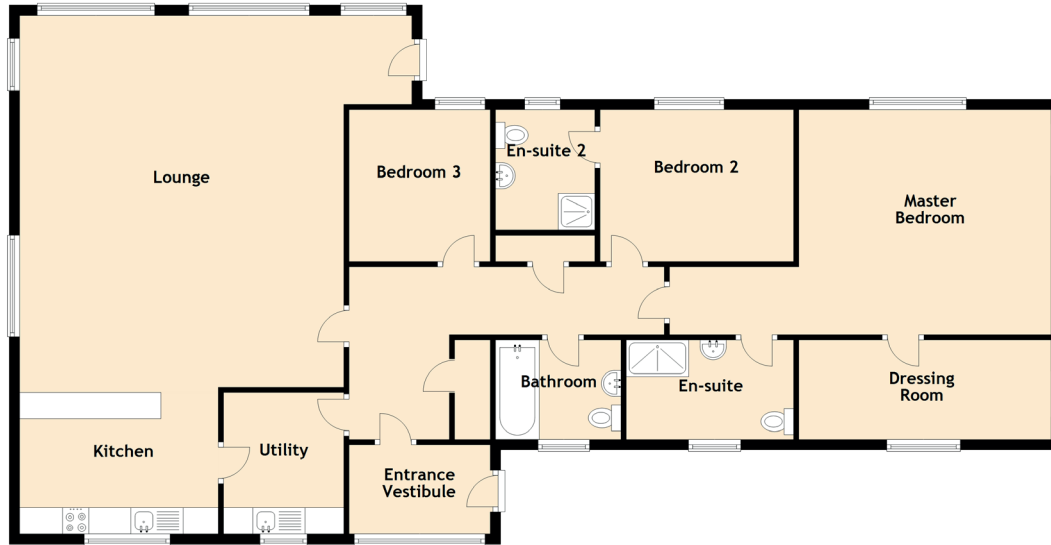

Tir-Nan-Og

GLENMORISTON, DALCHREICHART, INVERNESS, HIGHLAND, IV63 7YJ

Approximate Dimensions
(Taken from the widest point)

Lounge	7.50m (24'7") x 7.10m (23'4")
Kitchen	3.80m (12'6") x 2.70m (8'10")
Utility	2.70m (8'10") x 2.30m (7'7")
Master Bedroom	7.30m (23'11") x 4.30m (14'1")
En-suite	3.20m (10'6") x 1.90m (6'3")
Dressing Room	4.30m (14'1") x 1.90m (6'3")
Bedroom 2	3.70m (12'2") x 3.00m (9'10")
En-suite 2	2.30m (7'7") x 1.90m (6'3")
Bedroom 3	2.90m (9'6") x 2.70m (8'10")
Bathroom	2.50m (8'2") x 1.90m (6'3")