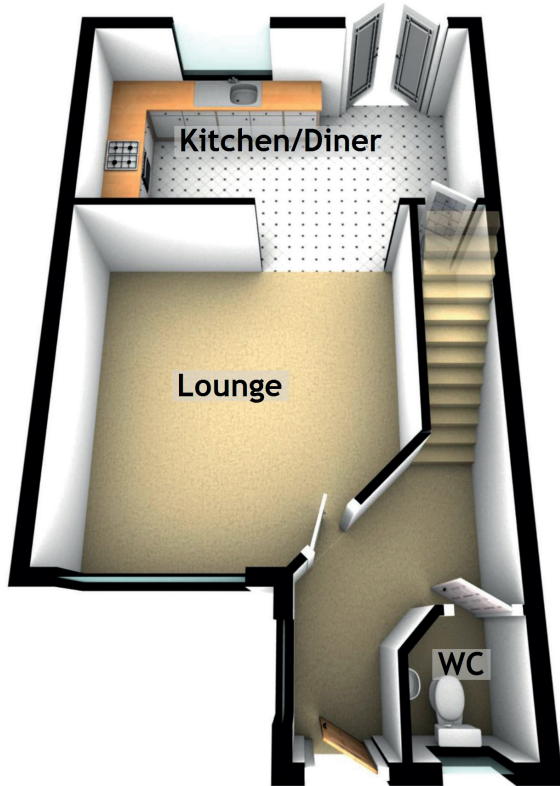

# 28 Whitworth Drive

RUCHILL, GLASGOW, G20 9JG

Approximate Dimensions  
(Taken from the widest point)

Lounge	4.38m (14'4") x 4.14m (13'7")
Kitchen/Diner	5.08m (16'8") x 2.71m (8'11")
WC	1.34m (4'5") x 1.21m (4')
Bedroom 1	3.69m (12'1") x 3.10m (10'2")
Bedroom 2	4.13m (13'6") x 2.85m (9'4")
Bathroom	2.10m (6'11") x 1.96m (6'5")