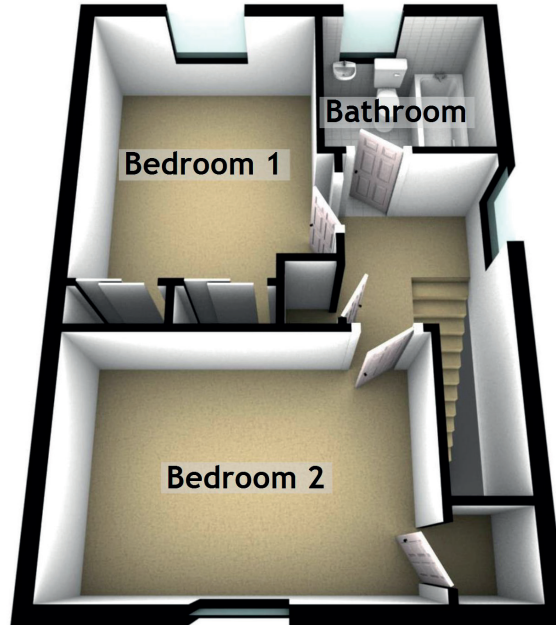

# 28 Whitworth Drive

RUCHILL, GLASGOW, G20 9JG

Approximate Dimensions  
(Taken from the widest point)

Lounge	4.38m (14'4") x 4.14m (13'7")
Kitchen/Diner	5.08m (16'8") x 2.71m (8'11")
WC	1.34m (4'5") x 1.21m (4')
Bedroom 1	3.69m (12'1") x 3.10m (10'2")
Bedroom 2	4.13m (13'6") x 2.85m (9'4")
Bathroom	2.10m (6'11") x 1.96m (6'5")