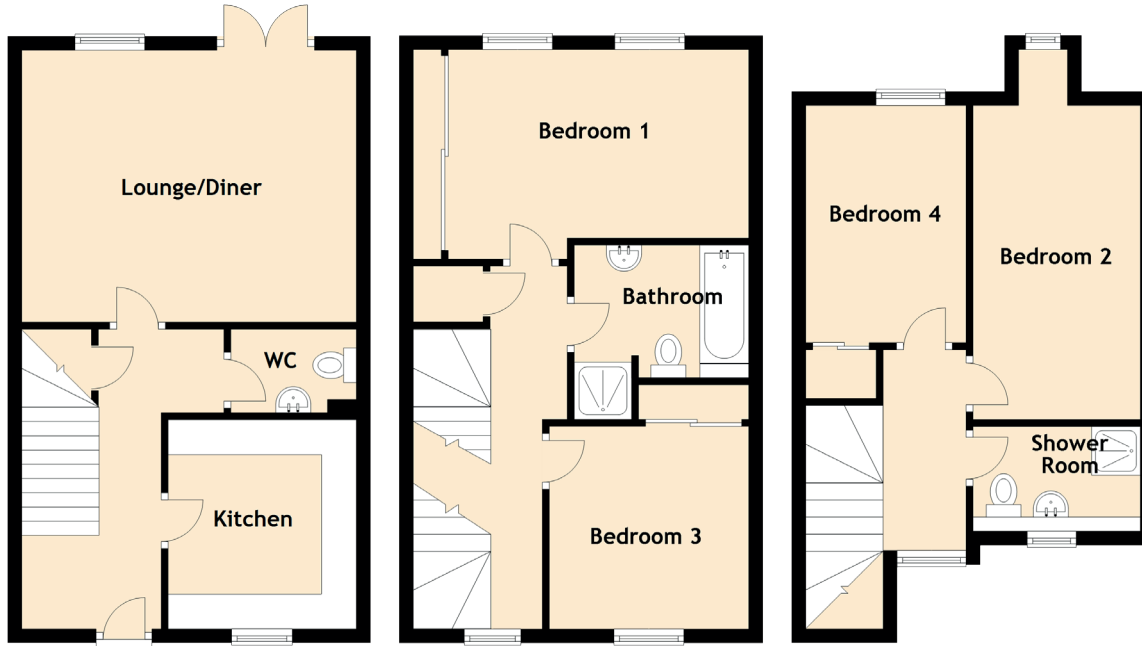

84 Merchiston Oval

BROOKFIELD, HOUSTON, RENFREWSHIRE, PA5 8WT

Approximate Dimensions (Taken from the widest point)

Ground Floor

Lounge/Diner 4.80m (15'9") x 3.90m (12'10")

Kitchen 3.00m (9'10") x 2.70m (8'10")

WC 1.80m (5'11") x 1.20m (3'11")

First Floor

Bedroom 1 4.30m (14'1") x 3.00m (9'10")

Bedroom 3 2.90m (9'6") x 2.85m (9'4")

Bathroom 2.50m (8'2") x 1.90m (6'3")

Second Floor

Bedroom 2 4.50m (14'9") x 2.50m (8'2")

Bedroom 4 3.40m (11'2") x 2.30m (7'7")

Shower Room 2.40m (7'10") x 1.50m (4'11")