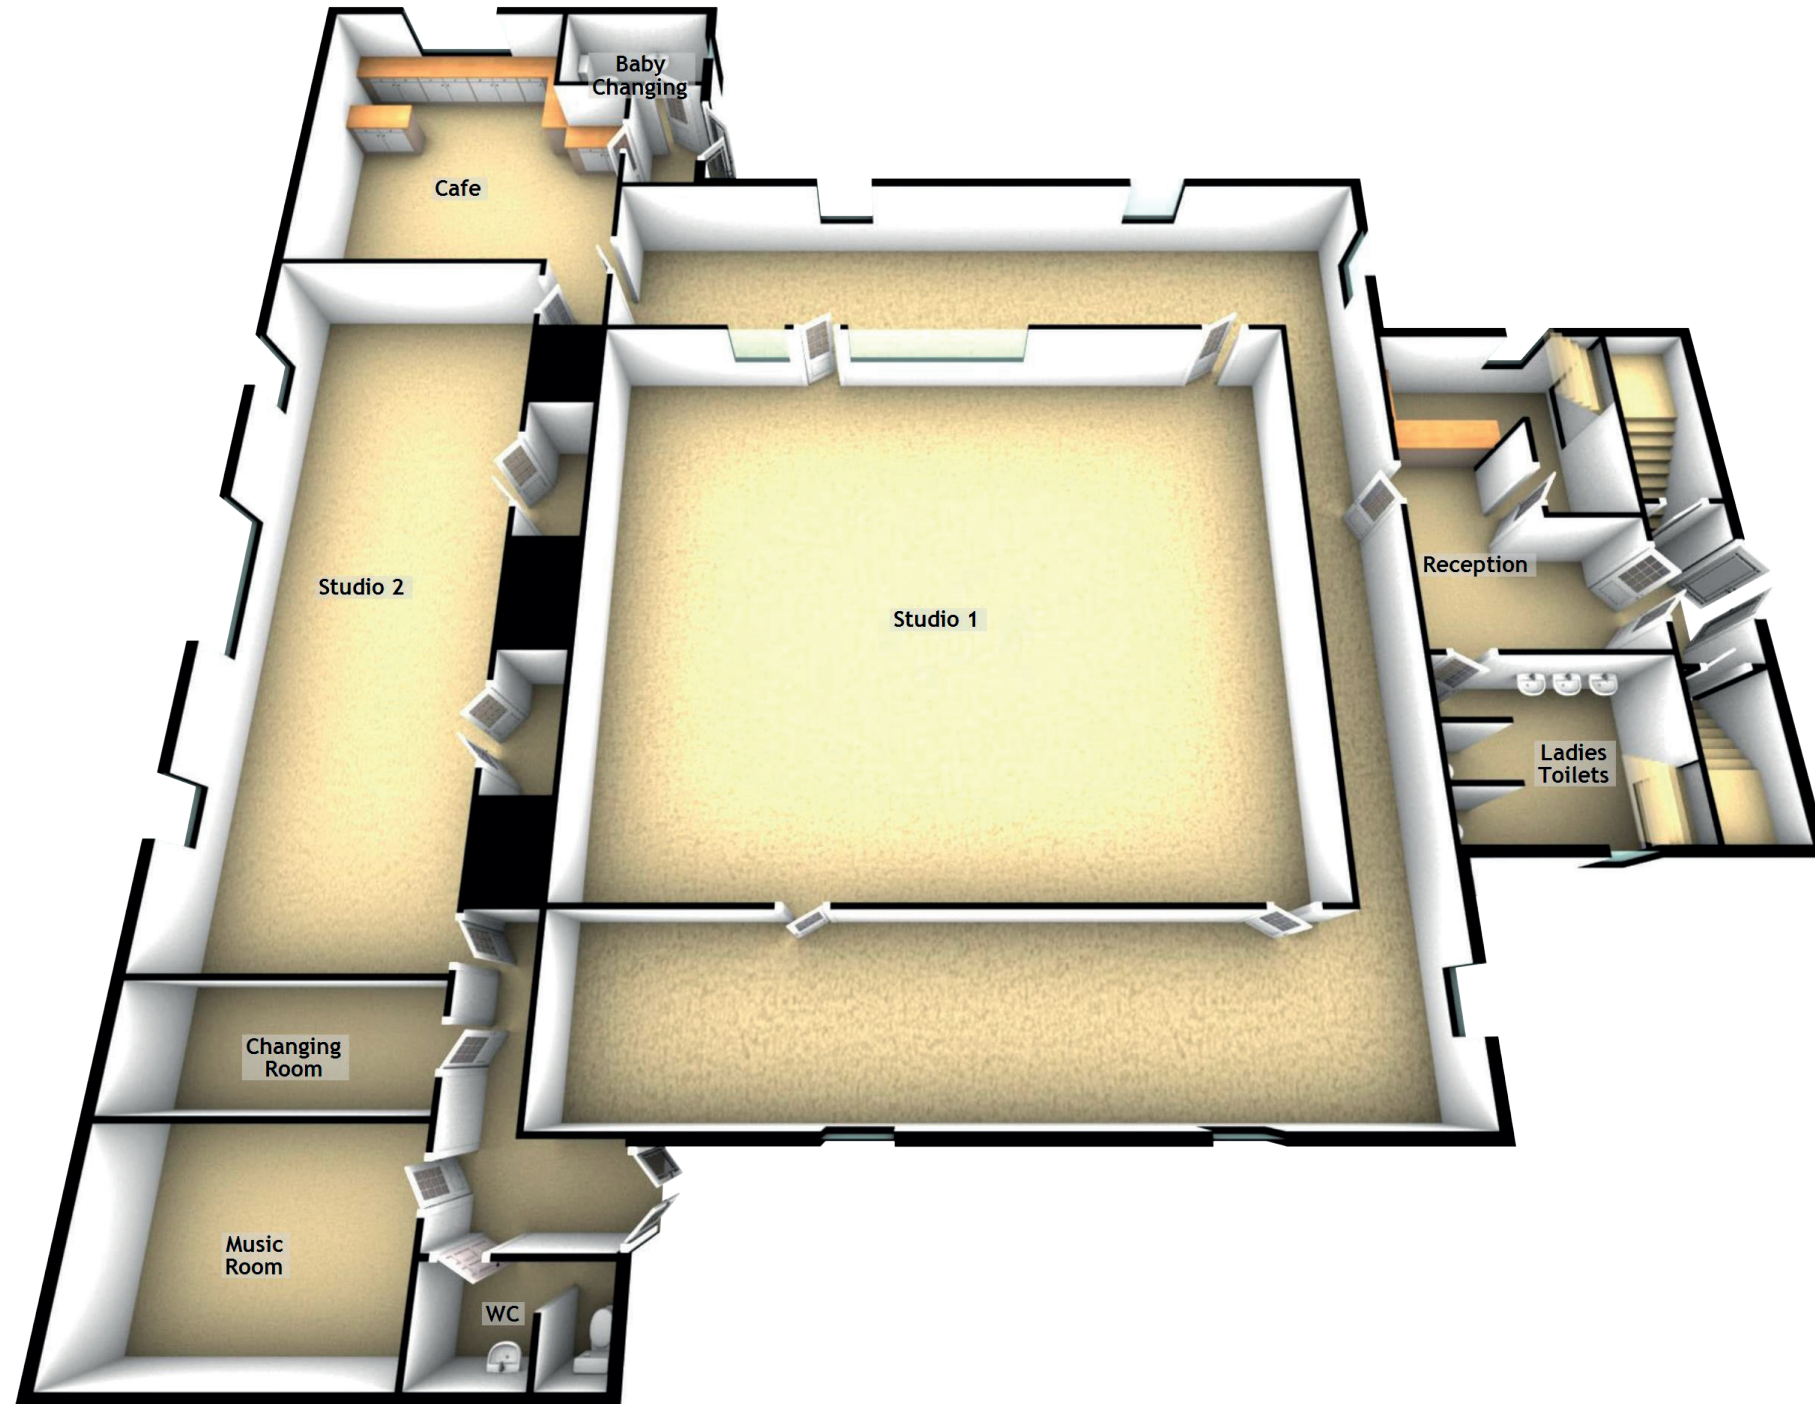

# School of Dance & Music Ltd

NEWTON PORT, HADDINGTON, EH41 3LX

Approximate Dimensions (Taken from the widest point)

Reception	5.70m (18'8") x 4.00m (13'2")
Studio 1	11.70m (38'5") x 9.90m (32'6")
Studio 2	12.30m (40'4") x 4.60m (15'1")
Music Room	5.00m (16'5") x 3.20m (10'6")
Changing Room	4.60m (15'1") x 1.80m (5'11")
Cafe	5.80m (19') x 5.80m (19')
Baby Changing	2.70m (8'10") x 1.70m (5'7")
Ladies Toilets	3.80m (12'6") x 3.00m (9'10")
WC	2.60m (8'6") x 1.50m (4'11")
Store	5.40m (17'9") x 3.30m (10'10")