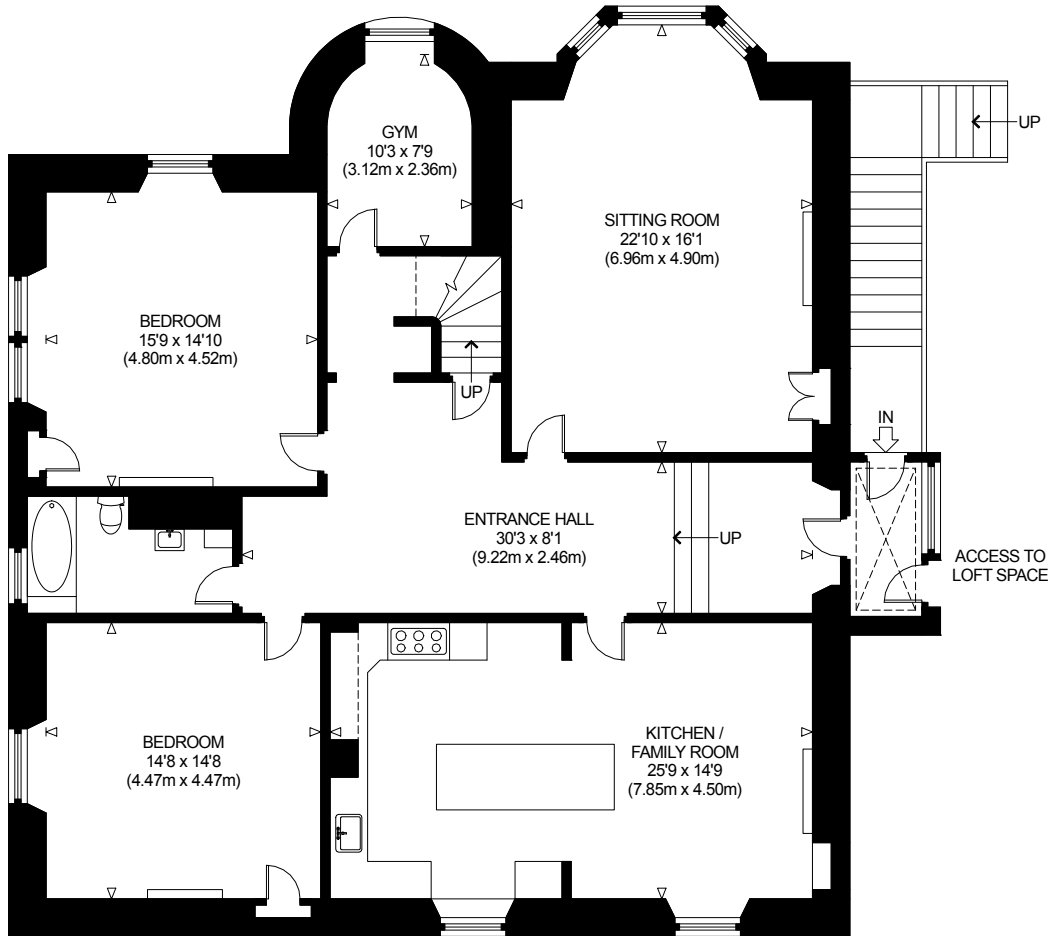

SECOND FLOOR
 GROSS INTERNAL
 FLOOR AREA 1352 SQ FT / 125.6 SQ M

FIRST FLOOR
 GROSS INTERNAL
 FLOOR AREA 1804 SQ FT / 167.6 SQ M

TANTAH HOUSE TOP
 NOT TO SCALE - FOR ILLUSTRATIVE PURPOSES ONLY
 APPROXIMATE GROSS INTERNAL FLOOR AREA 3156 SQ FT / 293.2 SQ M
 (INCLUDING AREAS OF RESTRICTED HEIGHT)

All measurements and fixtures including doors and windows
 are approximate and should be independently verified.

Copyright © exposure

www.photographyandfloorplans.co.uk