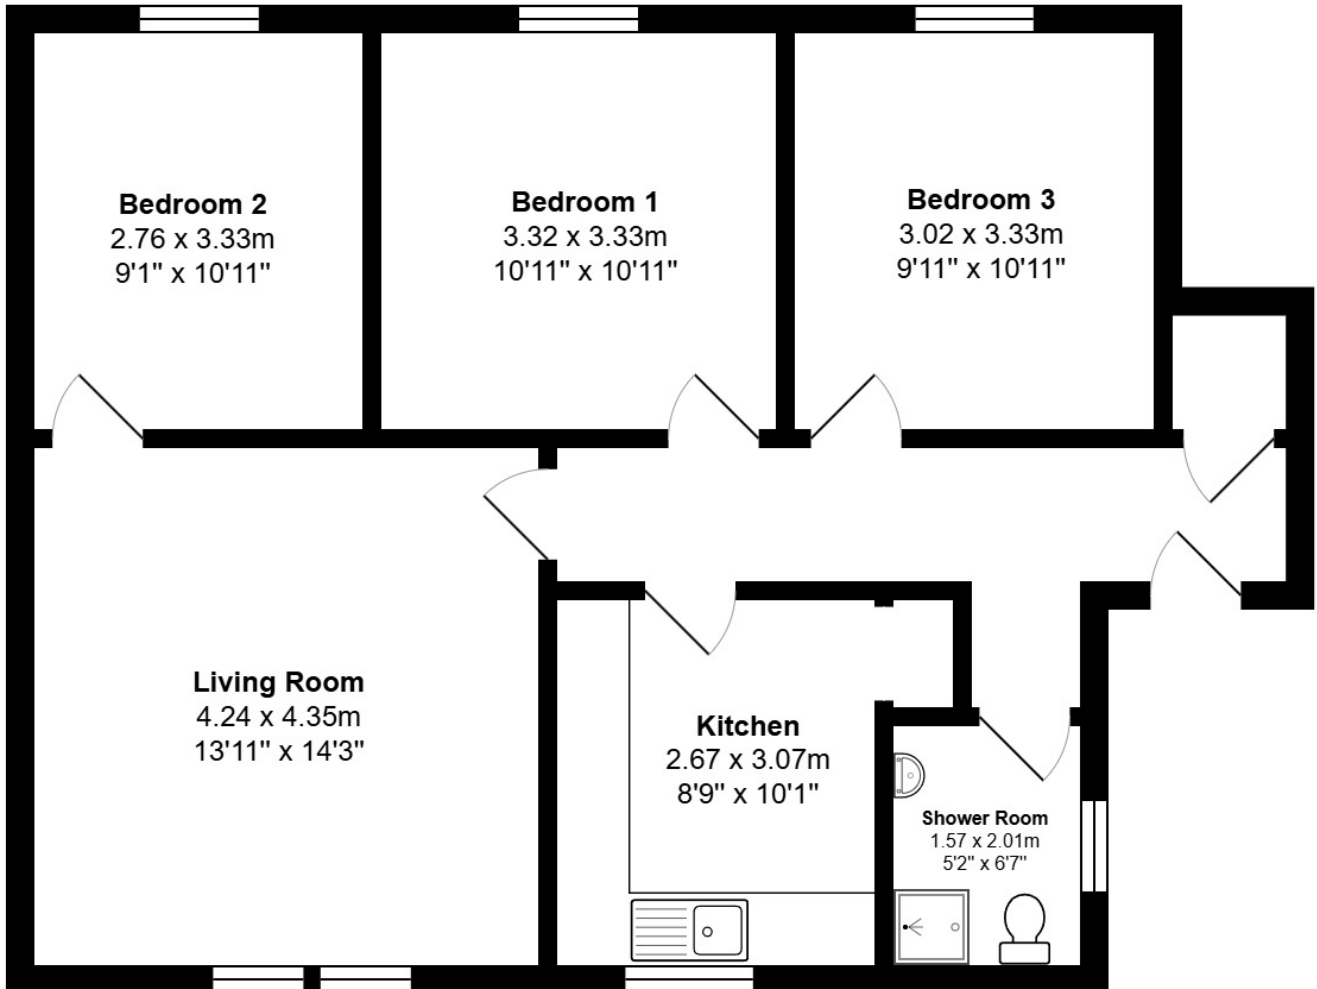

FLOOR PLAN, DIMENSIONS & MAP

Approximate Dimensions (Taken from the widest point)

Gross internal floor area (m²): 76m² | EPC Rating: C

Extras: All white goods along with carpets and curtains.