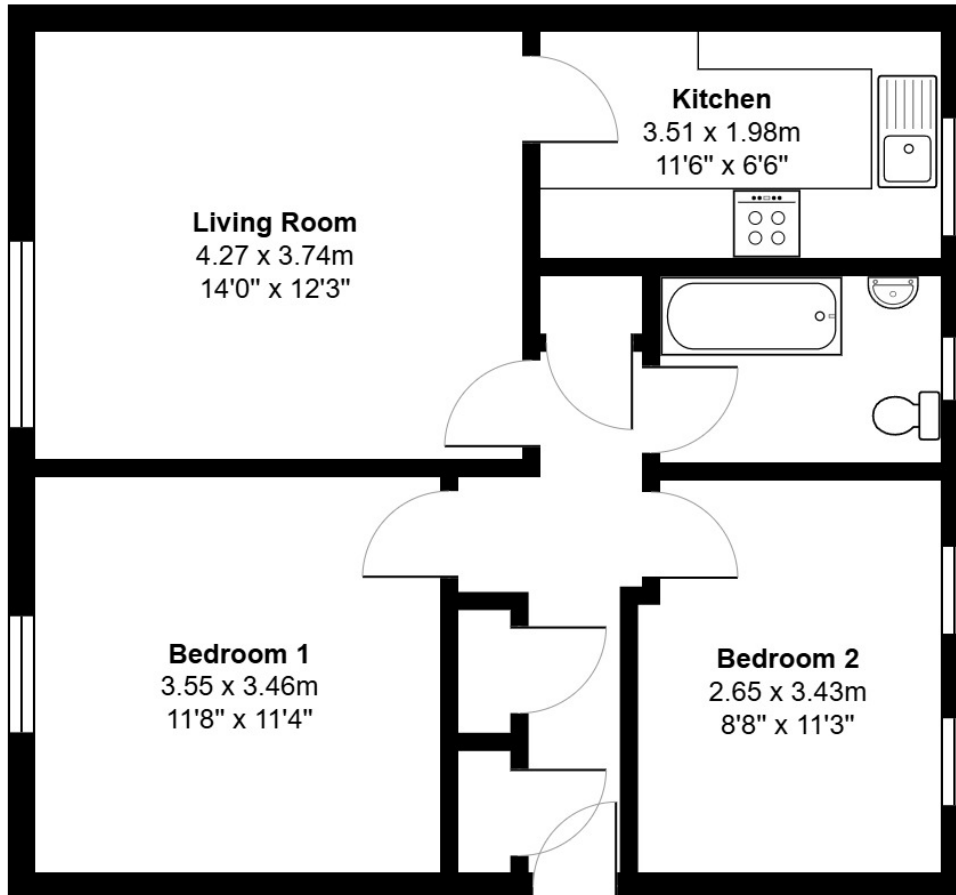

FLOOR PLAN, DIMENSIONS & MAP

Approximate Dimensions (Taken from the widest point)

Gross internal floor area (m²): 57m²
EPC Rating: C