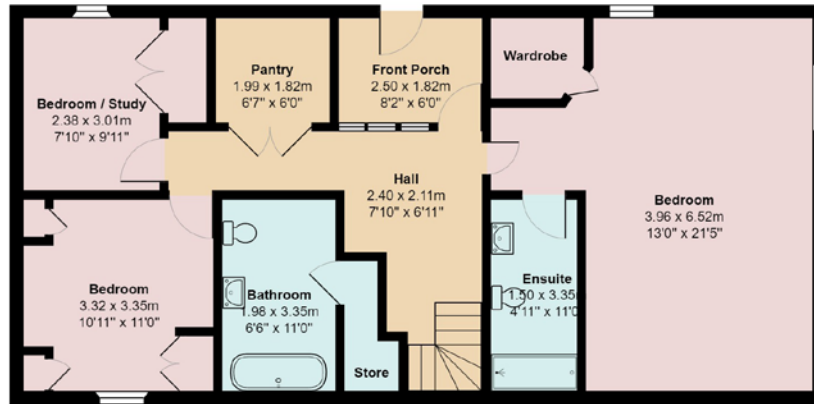

FLOOR PLAN, DIMENSIONS & MAP

Ground Floor

First Floor

Approximate Dimensions Taken from the widest point)

Gross internal floor area (m²): 130m² | EPC Rating: D

Extras: All fitted floor coverings, blinds, curtains, and light fittings are included in the sale.