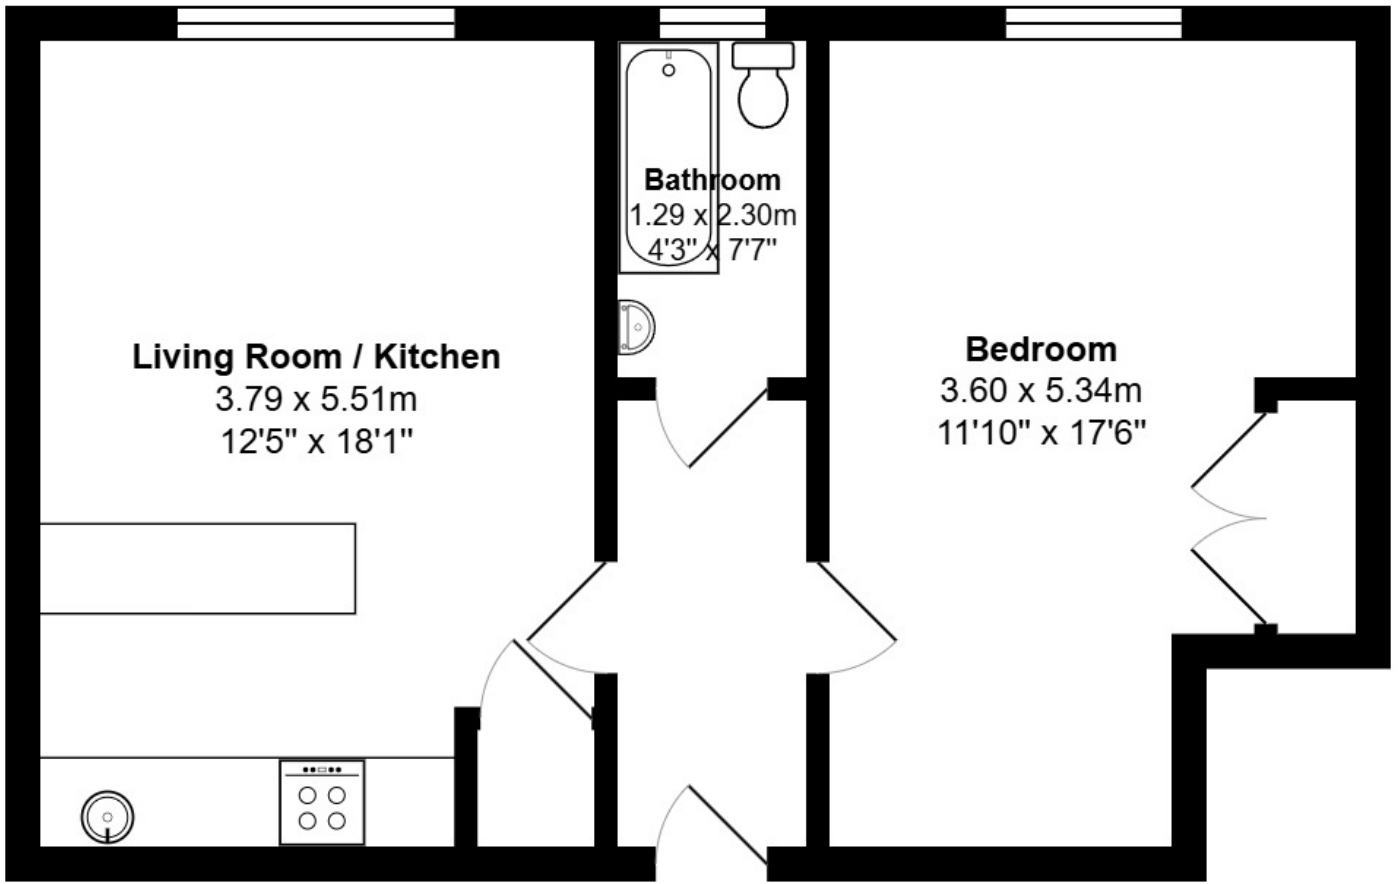

FLOOR PLAN, DIMENSIONS & MAP

Approximate Dimensions (Taken from the widest point)

Gross internal floor area (m²): 48m² | EPC Rating: D