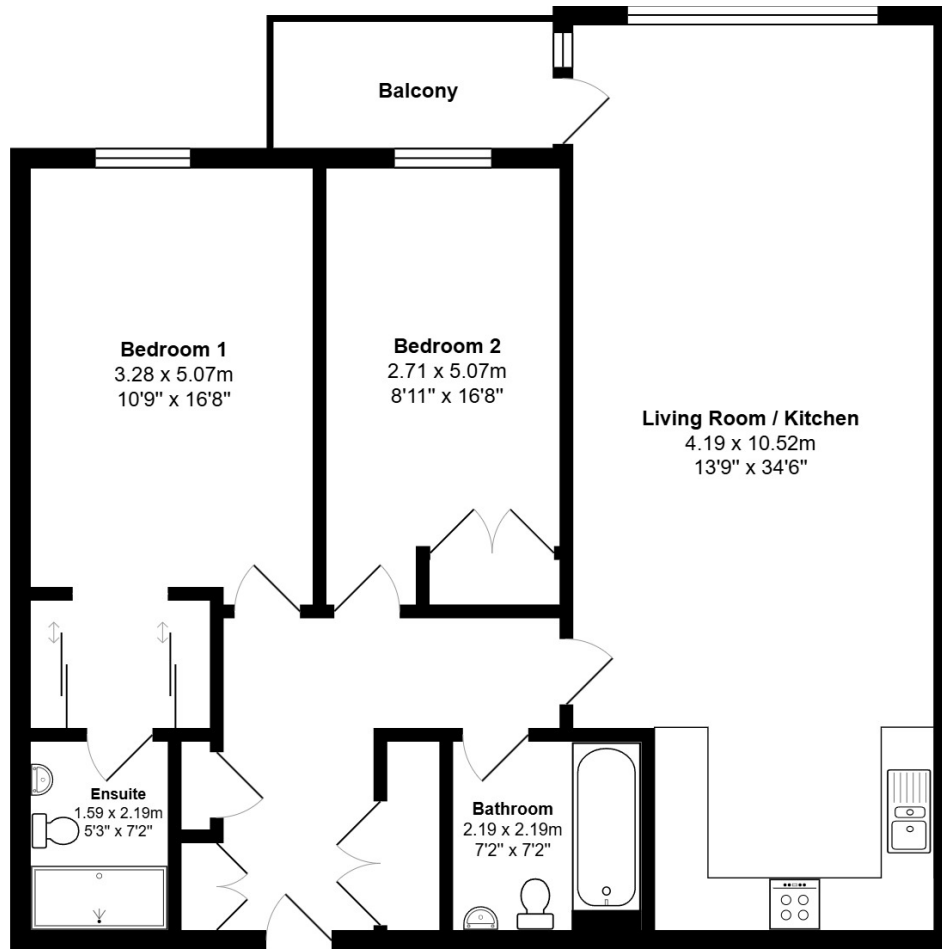

FLOOR PLAN, DIMENSIONS & MAP

Approximate Dimensions (Taken from the widest point)

Gross internal floor area (m²): 97m²

EPC Rating: B