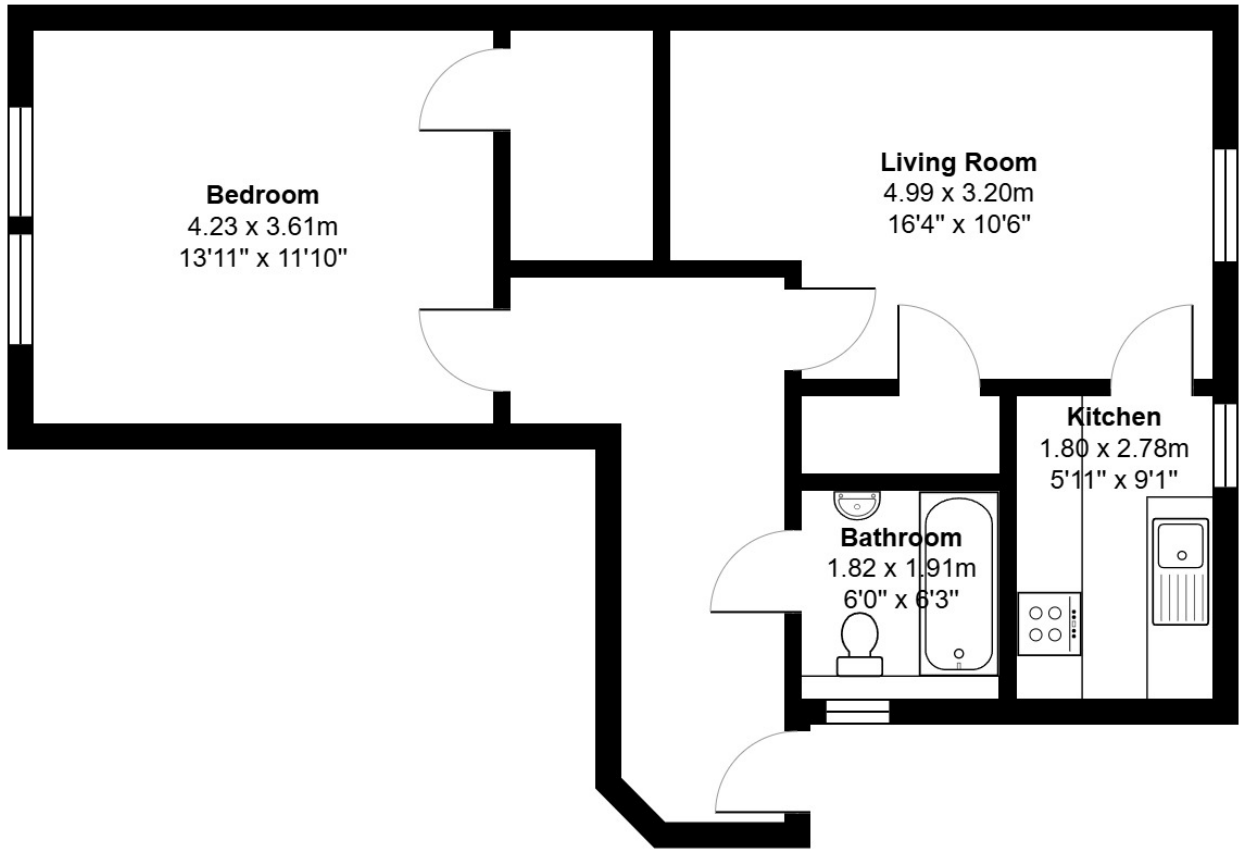

FLOOR PLAN, DIMENSIONS & MAP

Approximate Dimensions (Taken from the widest point)

Gross internal floor area (m²): 55m²
EPC Rating: G