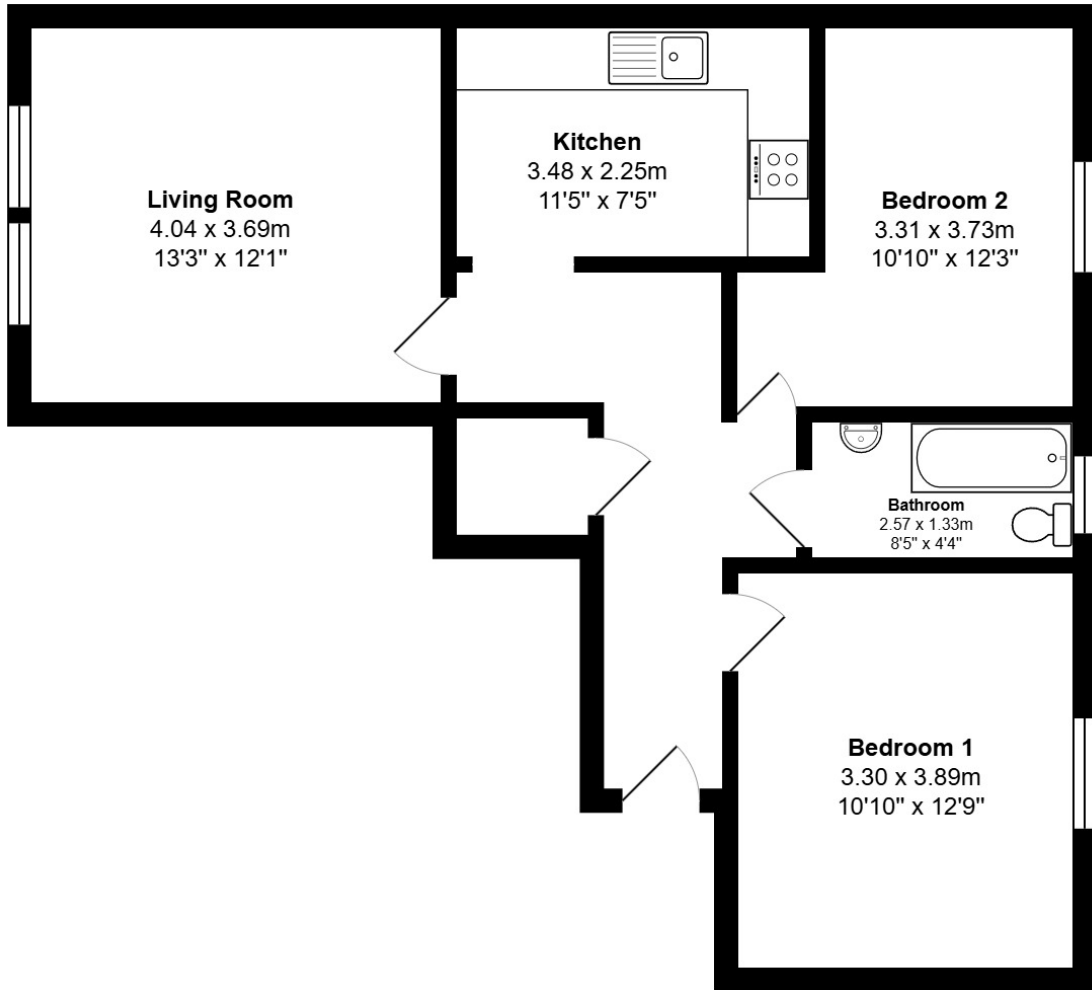

FLOOR PLAN, DIMENSIONS & MAP

Approximate Dimensions (Taken from the widest point)

Gross internal floor area (m²): 62m² | EPC Rating: C