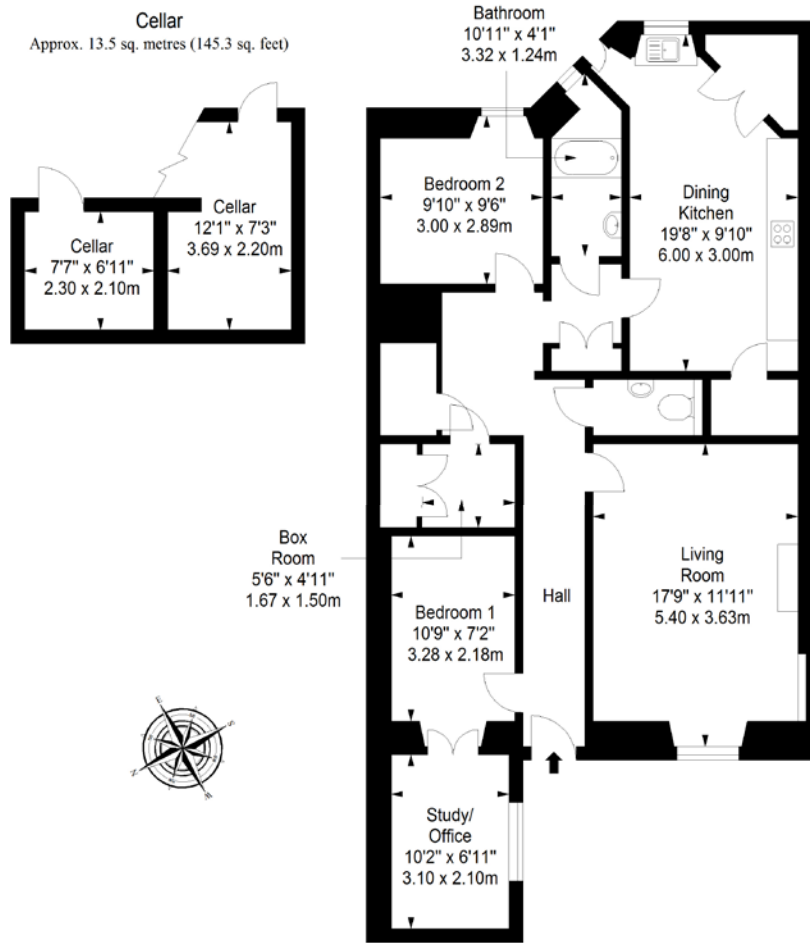

FLOOR PLAN, DIMENSIONS & MAP

Approximate Dimensions (Taken from the widest point)

Gross internal floor area (m²): 90m² | EPC Rating: E