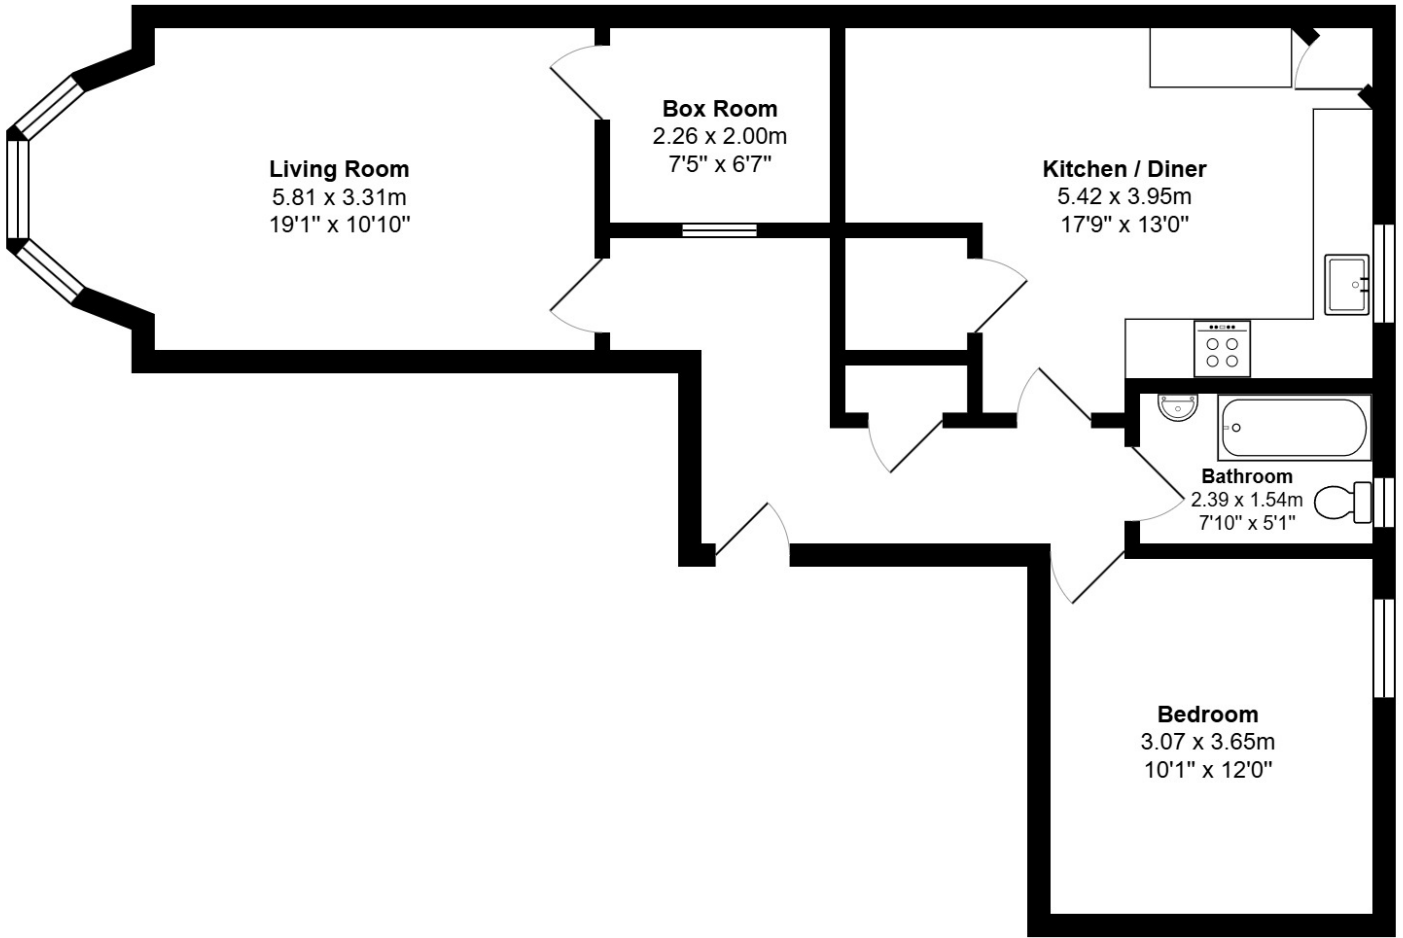

FLOOR PLAN, DIMENSIONS & MAP

Approximate Dimensions (Taken from the widest point)

Gross internal floor area (m²): 73m² | EPC Rating: D